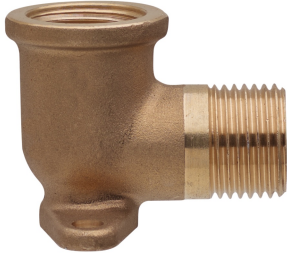

OT5473

Male/female thread elbow with wallplate.

Technical specifications

RP X R	BAG	MASTER BOX	CODE	L	L1
1/2" x 1/2"	10	50	OT5473A12A12000	35	25

Applications