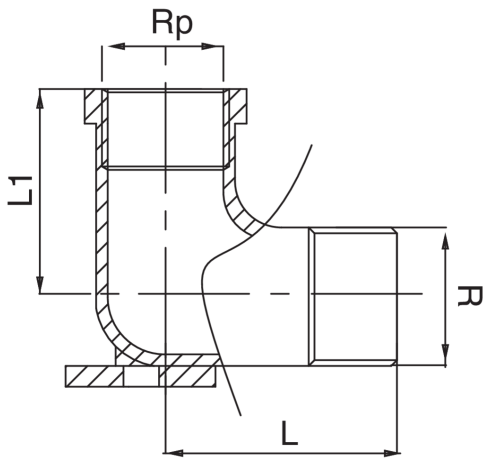

OT5473

Male/female thread elbow with wallplate.

Technical specifications

RP X R	BAG	MASTER BOX	CODE	L	L1
1/2" x 1/2"	10	50	OT5473A12A12000	35	25

Applications