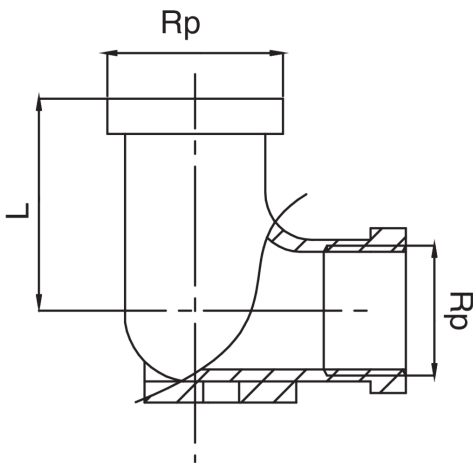

OT5472

Female thread 90° elbow with wallplate.

Technical specifications

RP	BAG	MASTER BOX	CODE	L
1/2"	10	100	OT5472A12A12000	38

Applications