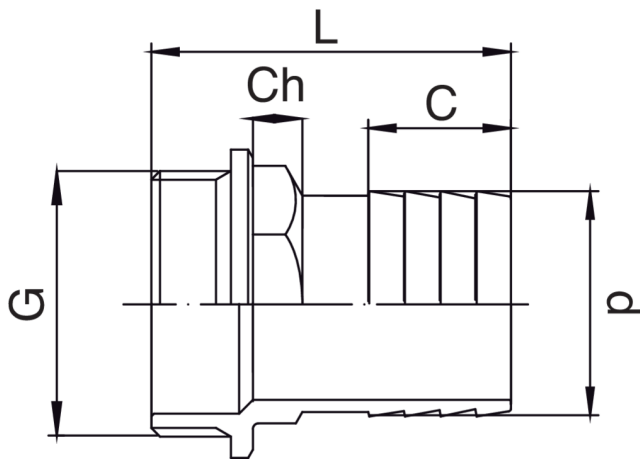

## OT5537

Fitting for rubber hose Roma type.

### Technical specifications

D X G	BAG	MASTER BOX	CODE	L	C	CH
12 x 1/2"	10	300	OT5537A12012000	41,5	25,7	16
14 x 1/2"	10	300	OT5537A12014000	41,5	27,5	21
16 x 1/2"	10	250	OT5537A12016000	41,5	27	21
18 x 1/2"	10	250	OT5537A12018000	41,5	27	21
20 x 1/2"	10	100	OT5537A12020000	41,5	27	21
20 x 3/4"	10	100	OT5537A34020000	49	39	22
25 x 3/4"	10	100	OT5537A34025000	50,5	32,5	28
25 x 1"	10	100	OT5537B01025000	51,5	32	30
30 x 1"	10	100	OT5537B01030000	52,5	32	32