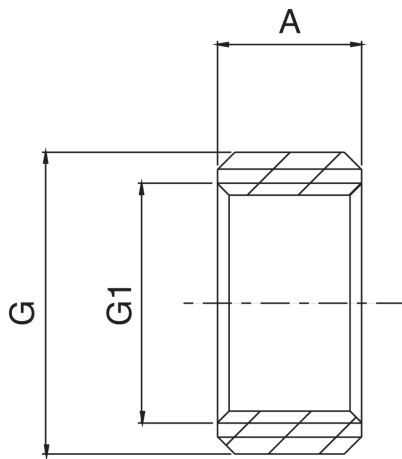

OT5517

ISO 228/1 female thread nut.

Technical specifications

G X G1	BAG	MASTER BOX	CODE	A
3/8" x 1/4"	10	200	OT5517A38A14000	10
1/2" x 3/8"	10	500	OT5517A12A38000	10
3/4" x 1/2"	10	500	OT5517A34A12000	10
1" x 3/4"	10	150	OT5517B01A34000	13