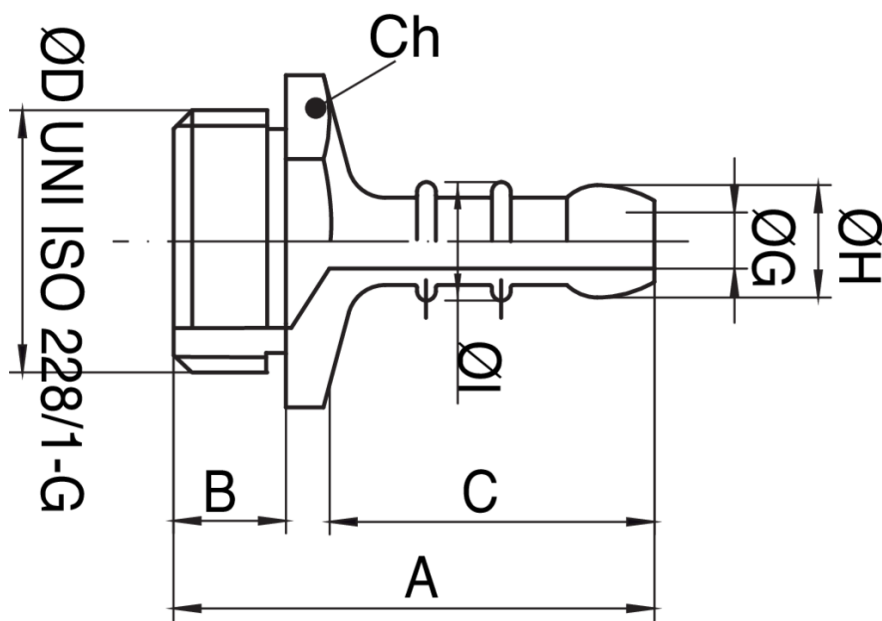

9594

Fitting with hose tail for liquid gas, male threaded, nickel plated.

Technical specifications

SIZE	BOX	MASTER BOX	CODE	A	B	C	ØG	ØH	ØI	CH
3/8"	50	400	9594030000	37	8,5	26	4,5	9	9,5	19
1/2"	50	400	9594040000	38,5	9	26	4,5	9	9,5	23