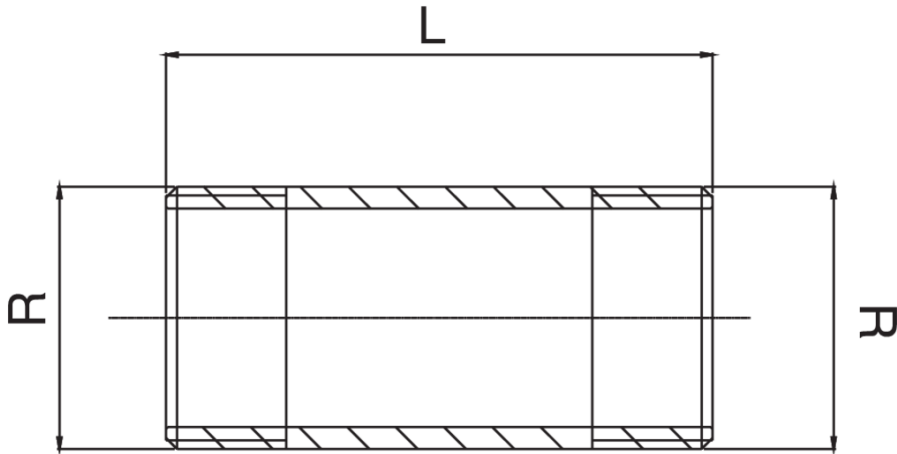

OT5531

ISO 228/1 male thread extension.

Technical specifications

L X R	BAG	MASTER BOX	CODE
40 x 1/2"	5	150	OT5531A12040000
40 x 3/4"	10	100	OT5531A34040000
40 x 1"	10	100	OT5531B01040000
60 x 1/2"	5	150	OT5531A12060000
60 x 3/4"	5	80	OT5531A34060000
60 x 1"	5	50	OT5531B01060000
60 x 1"1/4	5	30	OT5531B14060000
60 x 1"1/2	5	25	OT5531B12060000
80 x 1/2"	5	100	OT5531A12080000
80 x 3/4"	5	80	OT5531A34080000
80 x 1"	5	50	OT5531B01080000
80 x 1"1/4	5	30	OT5531B14080000
80 x 1"1/2	5	30	OT5531B12080000
100 x 1/2"	5	80	OT5531A12100000
100 x 3/4"	5	50	OT5531A34100000
100 x 1"	5	40	OT5531B01100000
100 x 1"1/4	5	30	OT5531B14100000
100 x 1"1/2	5	30	OT5531B12100000
120 x 1/2"	5	80	OT5531A12120000
120 x 3/4"	5	60	OT5531A34120000
120 x 1"	5	40	OT5531B01120000
120 x 1"1/4	5	25	OT5531B14120000
120 x 1"1/2	1	25	OT5531B12120000
150 x 1/2"	5	70	OT5531A12150000
150 x 3/4"	5	50	OT5531A34150000
150 x 1"	5	30	OT5531B01150000
150 x 1"1/4	10	20	OT5531B14150000
150 x 1"1/2	10	15	OT5531B12150000
160 x 1/2"	10	50	OT5531A12160000
180 x 1/2"	10	50	OT5531A12180000
180 x 3/4"	5	20	OT5531A34180000
200 x 1/2"	5	40	OT5531A12200000
200 x 3/4"	5	30	OT5531A34200000
200 x 1"	5	20	OT5531B01200000
200 x 1"1/4	5	10	OT5531B14200000
200 x 1"1/2	5	10	OT5531B12200000
250 x 1/2"	5	25	OT5531A12250000
250 x 3/4"	5	25	OT5531A34250000
300 x 1/2"	5	20	OT5531A12300000
300 x 3/4"	5	30	OT5531A34300000