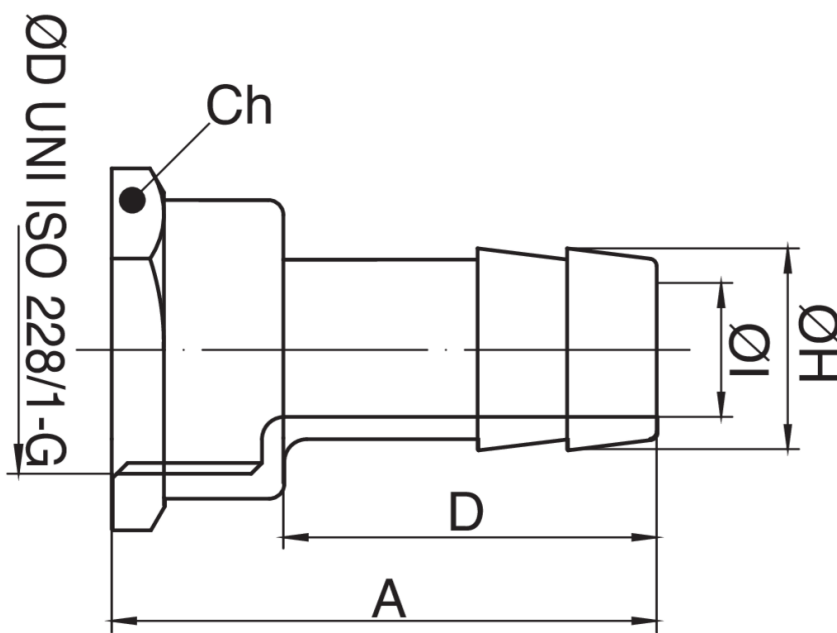

**9592**

Fitting with hose tail, female threaded, nickel plated.

## Technical specifications

SIZE	BOX	MASTER BOX	CODE	A	D	ØH	ØI	CH
1/8"	50	400	9592010000	28,5	20	9,5	6	13
1/4"	50	400	9592020000	32,5	22	12	8	16
3/8"	50	400	9592030000	35,5	24	13,5	9	21
1/2"	50	400	9592040000	39,5	27	15,5	11	25