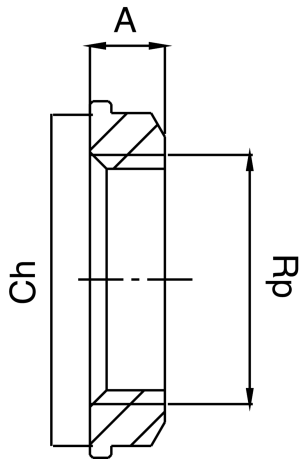

## OT5518

Flanged locknut.

### Technical specifications

RP	BAG	MASTER BOX	CODE	A	CH
3/8"	10	300	OT5518A38000000	7	22
1/2"	10	300	OT5518A12000000	8	25
3/4"	10	300	OT5518A34000000	9	30
1"	10	200	OT5518B01000000	9	35,5
1*1/4	5	100	OT5518B14000000	9	45
1*1/2	10	200	OT5518B12000000	9,5	52