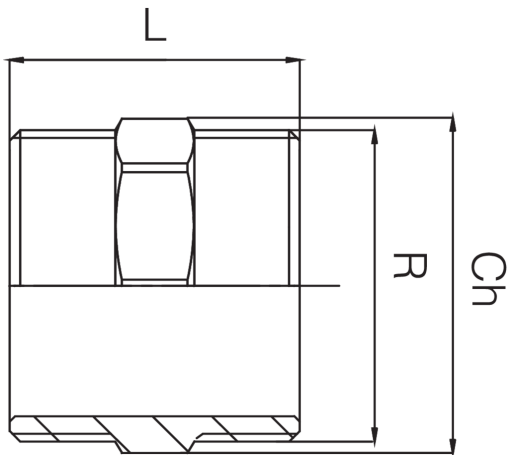

OT5520

Male thread coupling.

Technical specifications

R	BAG	MASTER BOX	CODE	L	CH
1/4"	10	100	OT5520A14A14000	22	14
3/8"	10	300	OT5520A38A38000	26	17
1/2"	10	250	OT5520A12A12000	28	21
3/4"	10	150	OT5520A34A34000	31	27
1"	10	100	OT5520B01B01000	40	34
1 1/4"	5	50	OT5520B14B14000	45	42
1 1/2"	5	40	OT5520B12B12000	47	48
2"	5	25	OT5520C02C02000	55	60
2 1/2"	5	10	OT5520C12C12000	65	90
3"	5	25	OT5520D03D03000	75	95