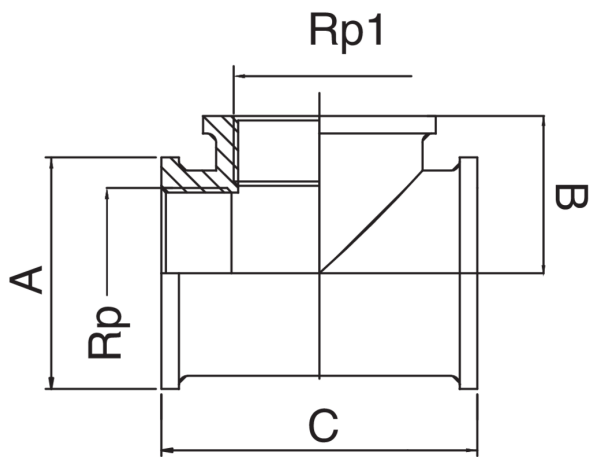

OT5005

Female thread tee.

Technical specifications

RP X RP1	BAG	MASTER BOX	CODE	A	B	C
1/4" x 1/4"	10	200	OT5005A14A14A14	20	19	38
3/8" x 3/8"	10	150	OT5005A38A38A38	23	21	42
1/2" x 1/2"	10	100	OT5005A12A12A12	28	25	50
3/4" x 1/2"	10	100	OT5005A34A12A34	31	26	52
3/4" x 3/4"	5	50	OT5005A34A34A34	35	27	54
1" x 3/4"	10	50	OT5005B01A34B01	38	29	58
1" x 1"	5	30	OT5005B01B01B01	42	31	62
1"1/4 x 1"1/4	5	20	OT5005B14B14B14	51	40	80
1"1/2 x 1"1/2	1	15	OT5005B12B12B12	57	45	90
2" x 2"	1	10	OT5005C02C02C02	70	50	100
3" x 3"	1	2	OT5005D03D03D03	80	60	120