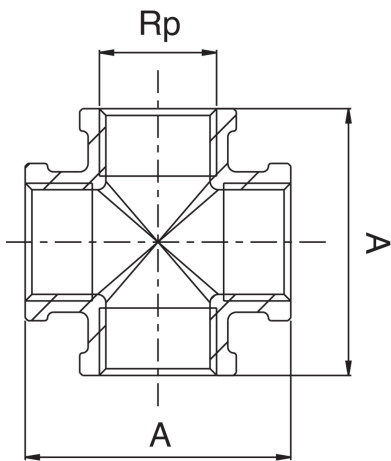

OT5516

Female thread cross.

Technical specifications

RP	BAG	MASTER BOX	CODE	A
1/2"	10	50	OT5516A12A12A12	48
3/4"	5	40	OT5516A34A34A34	57
1"	5	20	OT5516B01B01B01	67
1 1/4"	5	15	OT5516B14B14B14	81
1 1/2"	1	10	OT5516B12B12B12	94
2"	1	6	OT5516C02C02C02	115