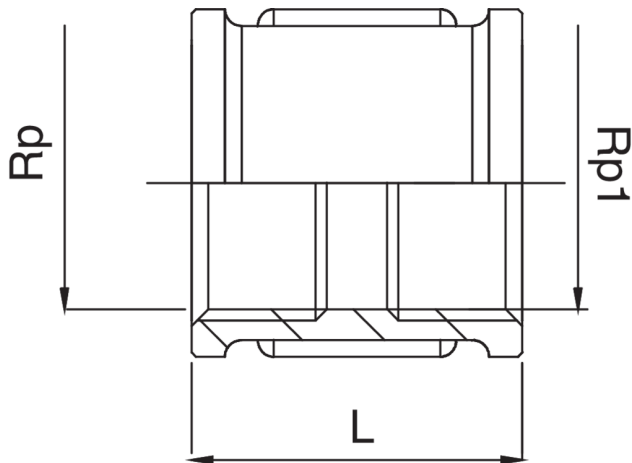

OT5270

Female thread coupling.

Technical specifications

RP X RP1	BAG	MASTER BOX	CODE	L
1/4" x 1/4"	10	300	OT5270A14A14000	25
3/8" x 1/4"	10	300	OT5270A38A14000	25
3/8" x 3/8"	10	300	OT5270A38A38000	25
1/2" x 3/8"	10	150	OT5270A12A38000	27,5
1/2" x 1/2"	10	150	OT5270A12A12000	35
3/4" x 1/2"	10	150	OT5270A34A12000	36
3/4" x 3/4"	10	100	OT5270A34A34000	37
1" x 1/2"	10	100	OT5270B01A12000	40
1" x 3/4"	10	100	OT5270B01A34000	45
1" x 1"	5	50	OT5270B01B01000	49
1"1/4 x 1"	5	40	OT5270B14B01000	53,5
1"1/4 x 1"1/4	5	40	OT5270B14B14000	58
1"1/4 x 1"1/2	5	30	OT5270B14B12000	58
1"1/4 x 2"	5	50	OT5270B14C02000	58
1"1/2 x 1"	5	50	OT5270B12B01000	59
1"1/2" x 1"1/2"	5	40	OT5270B12B12000	59
1"1/2 x 2"	1	30	OT5270B12C02000	59
2" x 2"	1	20	OT5270C02C02000	65
2"1/2 x 2"1/2	1	10	OT5270C12C12000	75