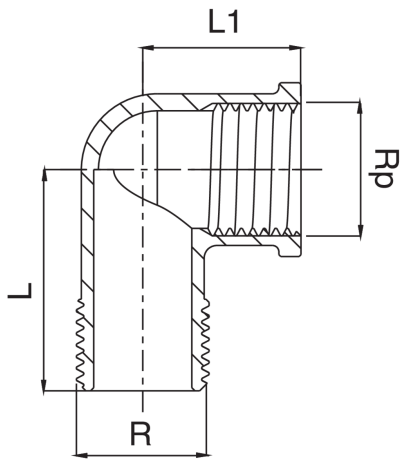

## OT5092

Female/male thread elbow.

### Technical specifications

RP X R	BAG	MASTER BOX	CODE	L	L1
1/4" x 1/4"	10	200	OT5092A14A14000	28	19
3/8" x 3/8"	10	150	OT5092A38A38000	29	21
1/2" x 1/2"	10	100	OT5092A12A12000	35	25
1/2" x 3/4"	10	200	OT5092A12A34000	37,5	26
3/4" x 3/4"	5	70	OT5092A34A34000	40	27
1" x 1"	5	40	OT5092B01B01000	48	32
1"1/4 x 1"1/4	5	25	OT5092B14B14000	55	40
1"1/2 x 1"1/2	5	15	OT5092B12B12000	60	60
2" x 2"	1	10	OT5092C02C02000	71	71
2"1/2 x 2"1/2	1	4	OT5092C12C12000	82	82
3" x 3"	1	3	OT5092D03D03000	94	94