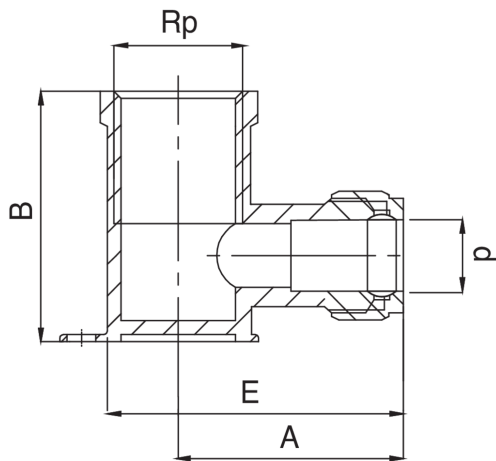

OT6471

F/female thread elbow with wallplate.

Technical specifications

D X RP	BAG	MASTER BOX	CODE	A	B	E
10 x 3/8"	10	100	OT6471A38010000	31,5	33	48
12 x 1/2"	10	100	OT6471A12012000	34	34	50
15 x 1/2"	10	100	OT6471A12015000	37,5	37,5	52
16 x 1/2"	10	100	OT6471A12016000	37,5	37,5	52
22 x 3/4"	10	80	OT6471A34022000	39,5	54	60