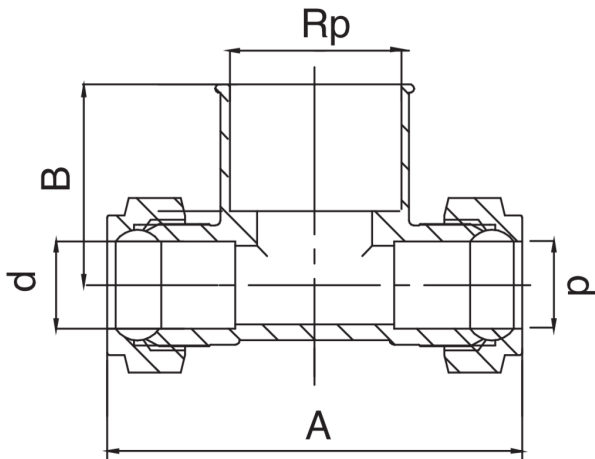

OT6130

F/female thread/F tee.

Technical specifications

D X RP	BAG	MASTER BOX	CODE	A	B
10 x 3/8"	10	100	OT6130010A38010	53	23
12 x 1/2"	10	100	OT6130012A12012	57	24
14 x 1/2"	10	100	OT6130014A12014	58	26
15 x 1/2"	10	100	OT6130015A12015	59	26
16 x 1/2"	10	100	OT6130016A12016	59	26
22 x 1/2"	10	100	OT6130022A12022	62	27