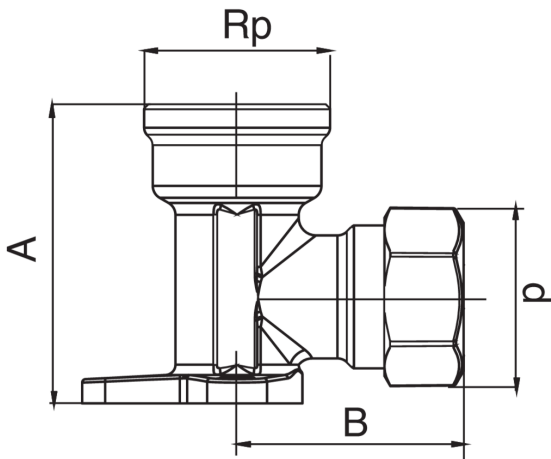

OT2471

F/female thread elbow with wallplate.

Technical specifications

D X RP	BAG	MASTER BOX	CODE	A	B
12 x 1/2"	5	50	OT2471A12012000	43,5	32
14 x 1/2"	10	50	OT2471A12014000	43,5	32,3
16 x 1/2"	10	50	OT2471A12016000	43,5	34