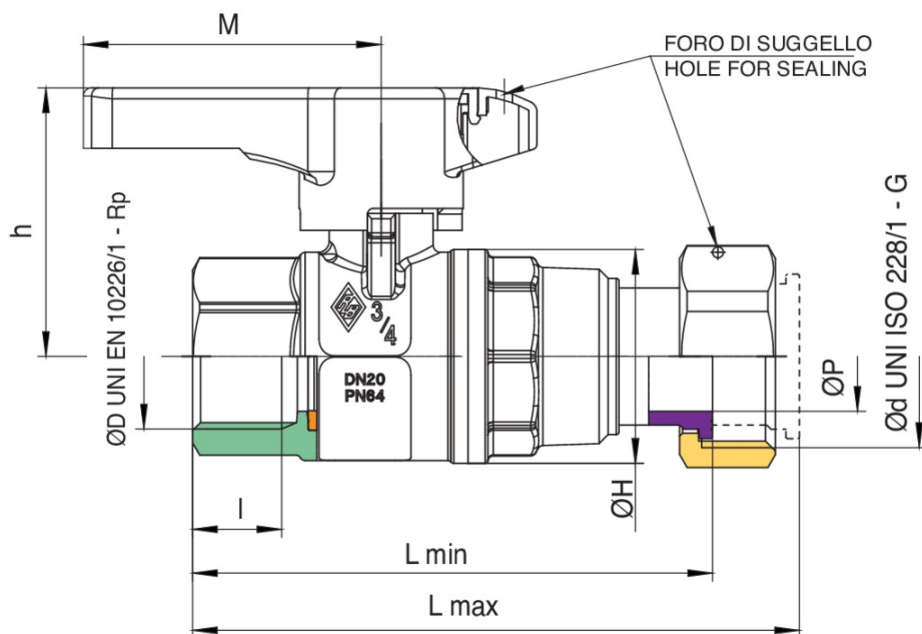

BUBBLE-SFER

2047

Water full bore ball valve with meter's entrance, thread female/telescopic fitting, technopolymer handle and ball with automatic rinse system.

Technical specifications

ØD X ØD	BOX	MASTER BOX	CODE	ØP	I	CH	ØH	L MIN	L MAX	H	M	KV	PN	KG
1/2" x 3/4"	10	40	2047260000	15	15	27	33	87,5	101	41,5	54,5	16,3	64	0,32
3/4" x 1"	10	20	2047580000	20	16,3	32	39	95	111	49	54,5	29,5	64	0,49