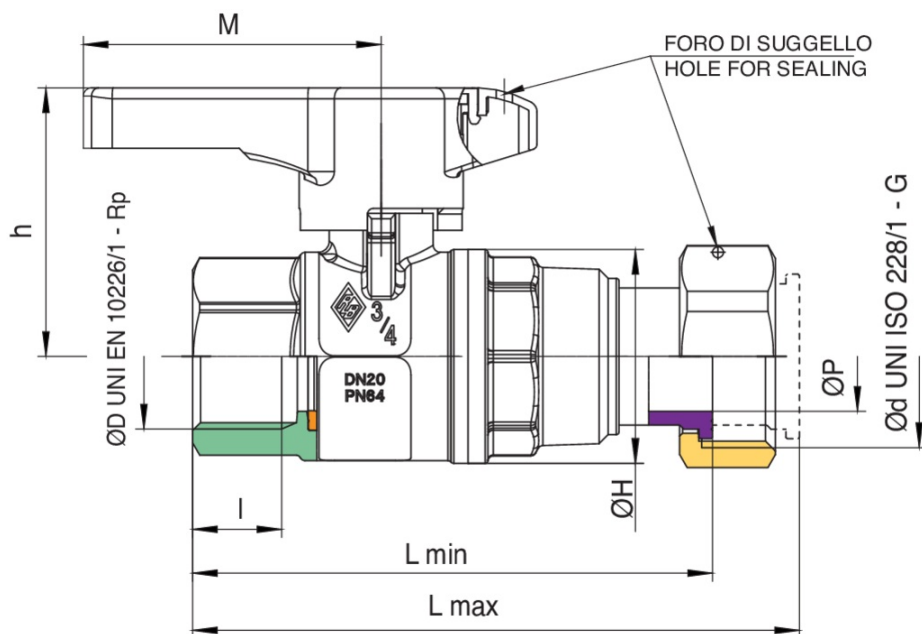

## BUBBLE-SFER

### 2047

Water full bore ball valve with meter's entrance, thread female/telescopic fitting, technopolymer handle and ball with automatic rinse system.

### Technical specifications

ØD X ØD	BOX	MASTER BOX	CODE	ØP	I	CH	ØH	L MIN	L MAX	H	M	KV	PN	KG
1/2" x 3/4"	10	40	2047260000	15	15	27	33	87,5	101	41,5	54,5	16,3	64	0,32
3/4" x 1"	10	20	2047580000	20	16,3	32	39	95	111	49	54,5	29,5	64	0,49