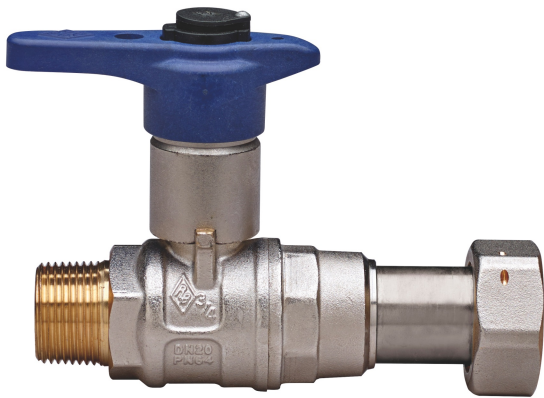

## BUBBLE-SFER

2066

PATENTED

Water full bore ball valve with meter's entrance, thread male/telescopic fitting, tecopolymer handle, extractable and replaceable security lock and ball with automatic rinse system.

### Technical specifications

ØD X ØD	BOX	MASTER BOX	CODE	ØP	I	CH	ØH	L MIN	L MAX	H	M	KV	PN	KG
1/2" x 3/4"	20	80	2066260020	15	15	27	33	91,5	105	69	50	16,3	64	0,38
3/4" x 1"	20	40	2066580020	20	16,3	32	39	103	118,5	78	50	29,5	64	0,60