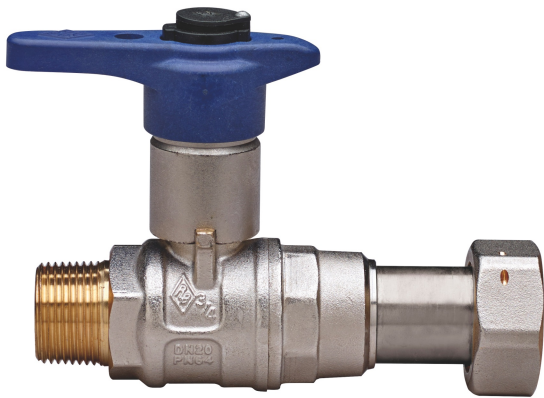

## BUBBLE-SFER

2066

**PATENTED**

Water full bore ball valve with meter's entrance, thread male/telescopic fitting, tecopolymer handle, extractable and replaceable security lock and ball with automatic rinse system.

### Technical specifications

ØD X ØD	BOX	MASTER BOX	CODE	ØP	I	CH	ØH	L MIN	L MAX	H	M	KV	PN	KG
1/2" x 3/4"	20	80	2066260020	15	15	27	33	91,5	105	69	50	16,3	64	0,38
3/4" x 1"	20	40	2066580020	20	16,3	32	39	103	118,5	78	50	29,5	64	0,60