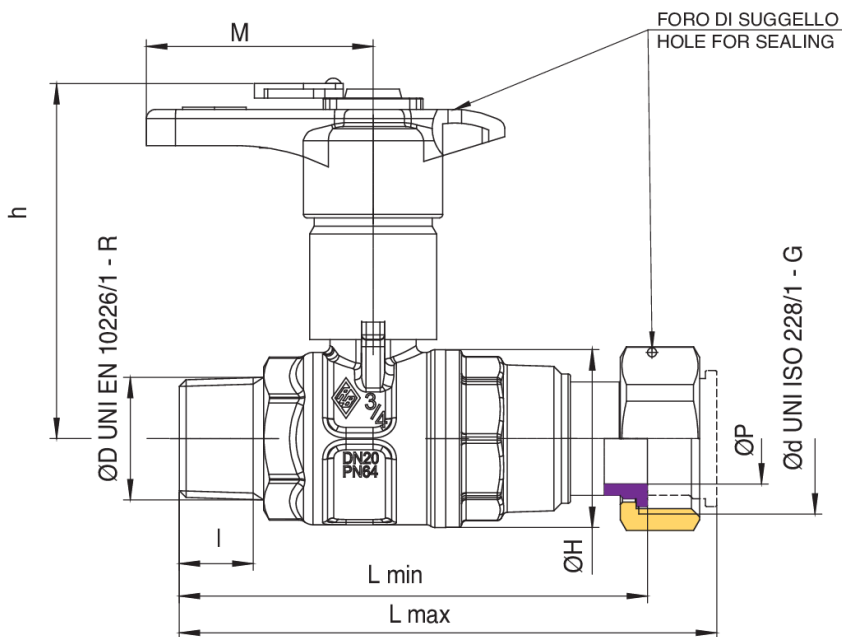

## BUBBLE-SFER

2066

PATENTED

Water full bore ball valve with meter's entrance, thread male/telescopic fitting, tecopolymer handle, extractable and replaceable security lock and ball with automatic rinse system.

### Technical specifications

ØD X ØD	BOX	MASTER BOX	CODE	ØP	I	CH	ØH	L MIN	L MAX	H	M	KV	PN	KG
1/2" x 3/4"	20	80	2066260020	15	15	27	33	91,5	105	69	50	16,3	64	0,38
3/4" x 1"	20	40	2066580020	20	16,3	32	39	103	118,5	78	50	29,5	64	0,60