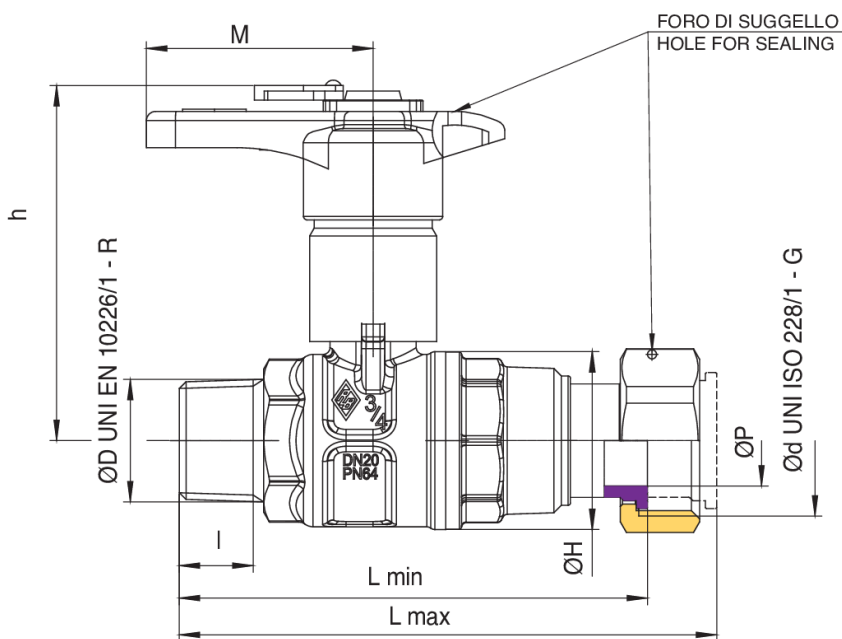

## BUBBLE-SFER

2066

**PATENTED**

Water full bore ball valve with meter's entrance, thread male/telescopic fitting, tecopolymer handle, extractable and replaceable security lock and ball with automatic rinse system.

### Technical specifications

ØD X ØD	BOX	MASTER BOX	CODE	ØP	I	CH	ØH	L MIN	L MAX	H	M	KV	PN	KG
1/2" x 3/4"	20	80	2066260020	15	15	27	33	91,5	105	69	50	16,3	64	0,38
3/4" x 1"	20	40	2066580020	20	16,3	32	39	103	118,5	78	50	29,5	64	0,60