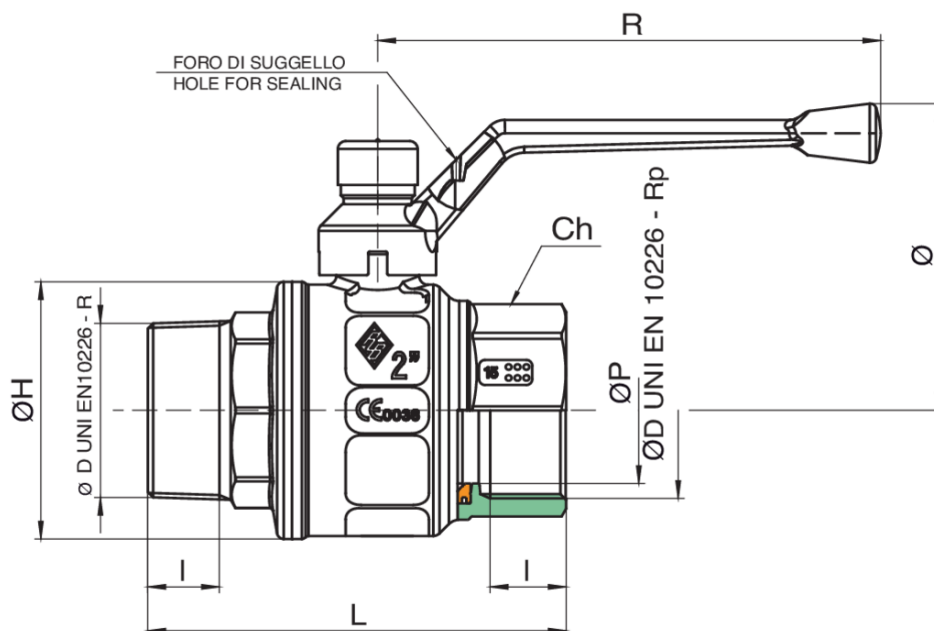

BUBBLE-SFER

2071

Full bore ball valve for water meter entry, M/F threaded with aluminium lever, anti-tampering device and ball with automatic rinsing system.

Technical specifications

SIZE	DN	BOX	MASTER BOX	CODE	ØP	I	L	ØH	CH	R	H	KV	PN	KG
1"1/4	32	8	16	2071070000	32	21,4	111	59	48	160	79,5	89	50	0,91
1"1/2	40	6	12	2071080000	40	21,4	119	73	54	160	86	230	40	1,30
2"	50	2	4	2071100000	50	25,7	141,5	87	67	170	104	265	40	2,10