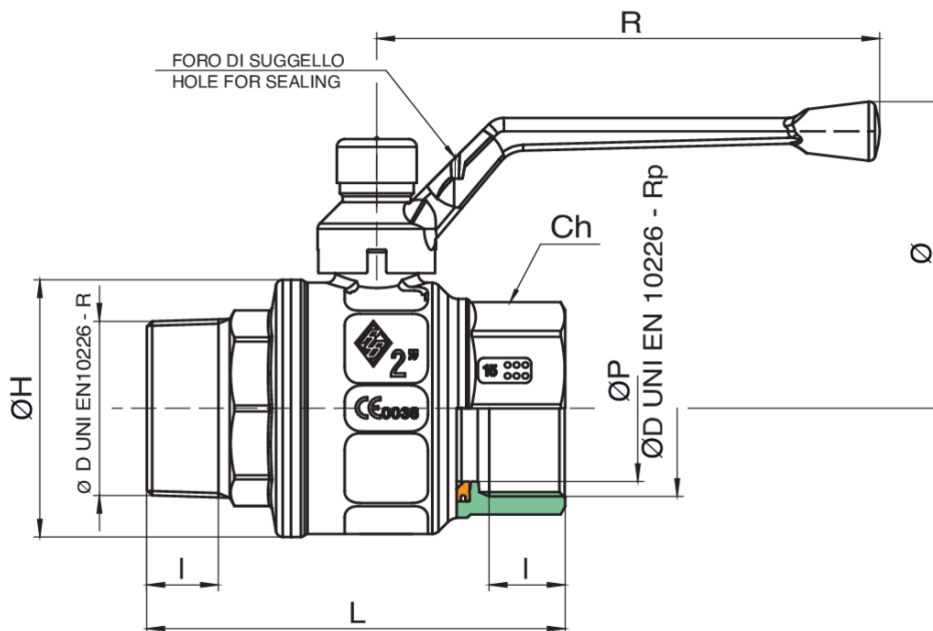

## BUBBLE-SFER

### 2071

Full bore ball valve for water meter entry, M/F threaded with aluminium lever, anti-tampering device and ball with automatic rinsing system.

MULTIUTILITY ONLY

## Technical specifications

SIZE	DN	BOX	MASTER BOX	CODE	ØP	I	L	ØH	CH	R	H	KV	PN	KG
1"1/4	32	8	16	2071070000	32	21,4	111	59	48	160	79,5	89	50	0,91
1"1/2	40	6	12	2071080000	40	21,4	119	73	54	160	86	230	40	1,30
2"	50	2	4	2071100000	50	25,7	141,5	87	67	170	104	265	40	2,10