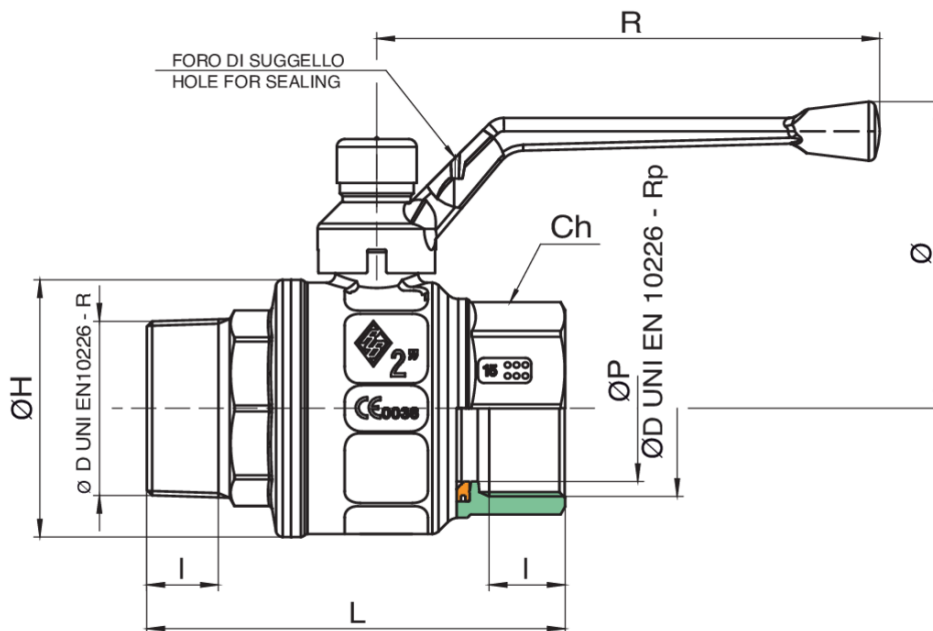

BUBBLE-SFER

2071

Full bore ball valve for water meter entry, M/F threaded with aluminium lever, anti-tampering device and ball with automatic rinsing system.

Technical specifications

SIZE	DN	BOX	MASTER BOX	CODE	ØP	I	L	ØH	CH	R	H	KV	PN	KG
1"1/4	32	8	16	2071070000	32	21,4	111	59	48	160	79,5	89	50	0,91
1"1/2	40	6	12	2071080000	40	21,4	119	73	54	160	86	230	40	1,30
2"	50	2	4	2071100000	50	25,7	141,5	87	67	170	104	265	40	2,10