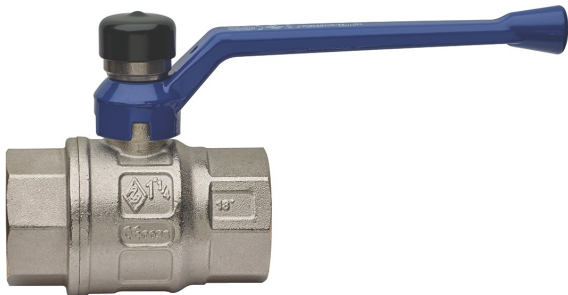

## BUBBLE-SFER

### 2070

Full bore ball valve for water meter entry, F/F threaded with aluminium lever, anti-tampering device and ball with automatic rinsing system.