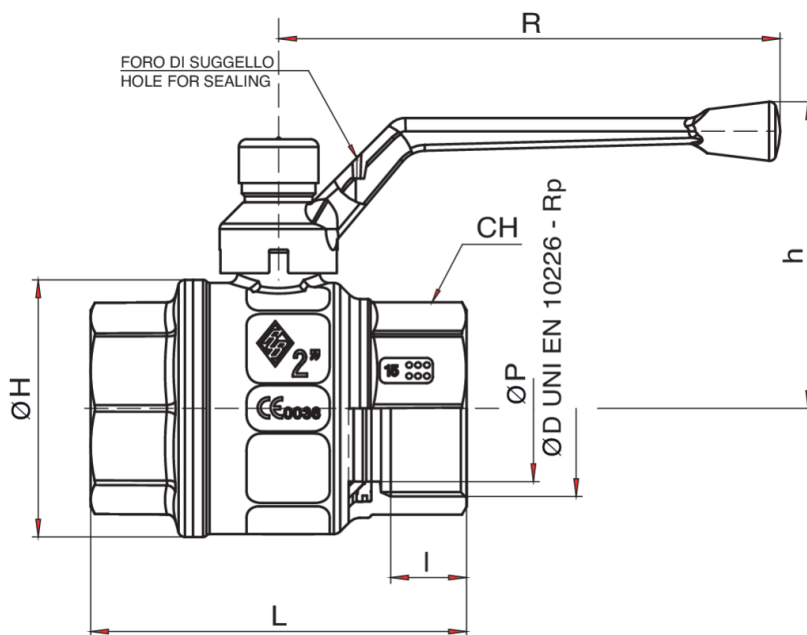

## BUBBLE-SFER

### 2070

Full bore ball valve for water meter entry, F/F threaded with aluminium lever, anti-tampering device and ball with automatic rinsing system.

## Technical specifications

SIZE	DN	BOX	MASTER BOX	CODE	ØP	I	L	ØH	CH	R	H	KV	PN	KG
1"1/4	32	8	16	2070070000	32	21,4	96	59	48	160	79,5	89	50	0,91
1"1/2	40	6	12	2070080000	40	21,4	108	73	54	160	86	230	40	1,30
2"	50	4	8	2070100000	50	25,7	127,5	87	67	170	104	265	40	2,10