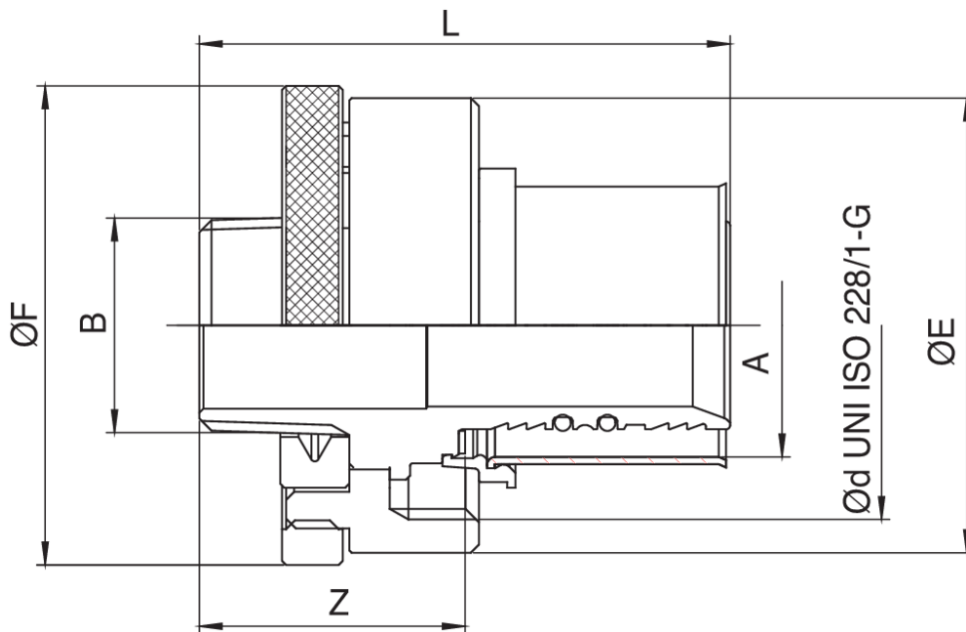

9377

Wall duct fitting for gas manifold box with multilayer pipe fitting art. 9373.

Technical specifications

A X B	BOX	MASTER BOX	CODE	ØD	ØE	ØF	L	Z
26 x 3/4"	4	32	9377260000	1"1/2	56	59	64	32,8
32 x 3/4"	4	32	9377320000	1"1/2	56	59	65,5	32,8