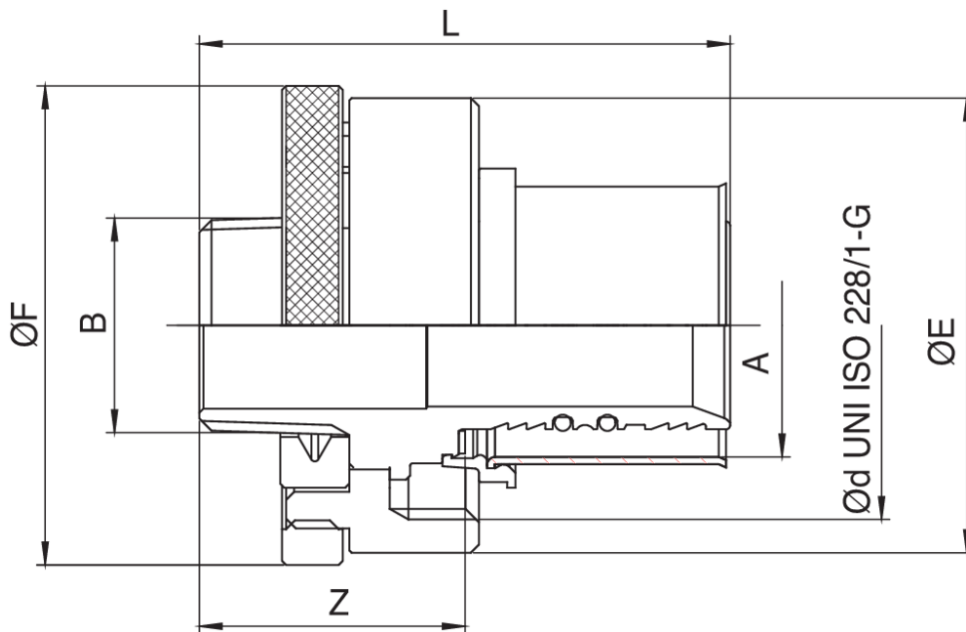

# 9377

Wall duct fitting for gas manifold box with multilayer pipe fitting art. 9373.

## Technical specifications

A X B	BOX	MASTER BOX	CODE	ØD	ØE	ØF	L	Z
26 x 3/4"	4	32	9377260000	1"1/2	56	59	64	32,8
32 x 3/4"	4	32	9377320000	1"1/2	56	59	65,5	32,8