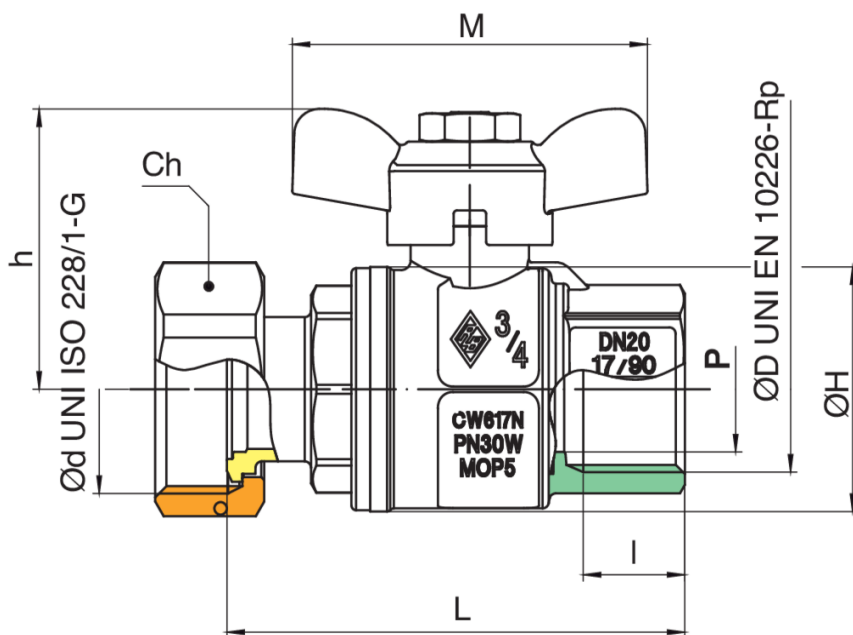

9375

Straight ball valve for gas manifold connection art. 9374.

Technical specifications

ØD X ØD	BOX	MASTER BOX	CODE	ØH	M	I	H	L	CH	MOP	KG
3/4" x 1"	4	32	9375580000	39	57	16,3	44,7	73,5	37	5	0,38

Applications