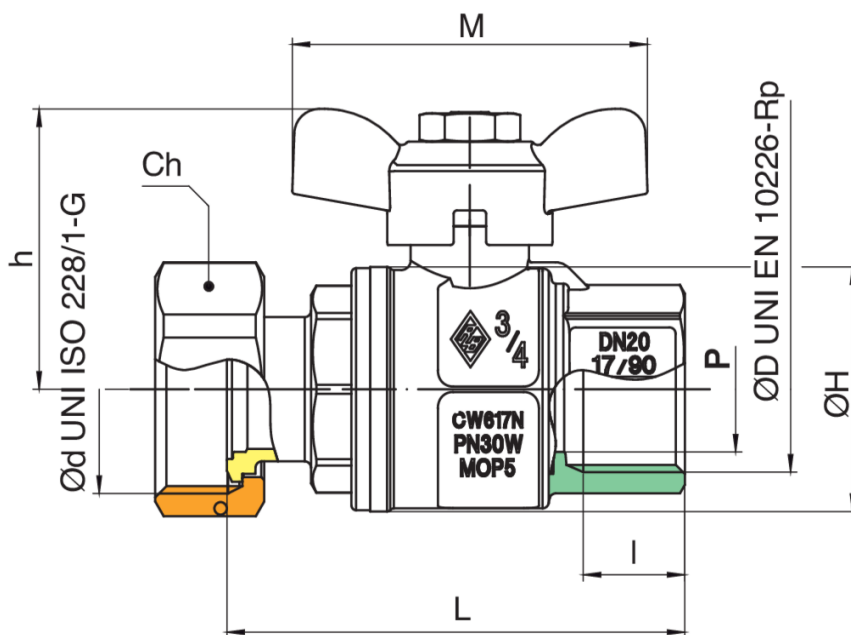

9375

Straight ball valve for gas manifold connection art. 9374.

Technical specifications

ØD X ØD	BOX	MASTER BOX	CODE	ØH	M	I	H	L	CH	MOP	KG
3/4" x 1"	4	32	9375580000	39	57	16,3	44,7	73,5	37	5	0,38

Applications