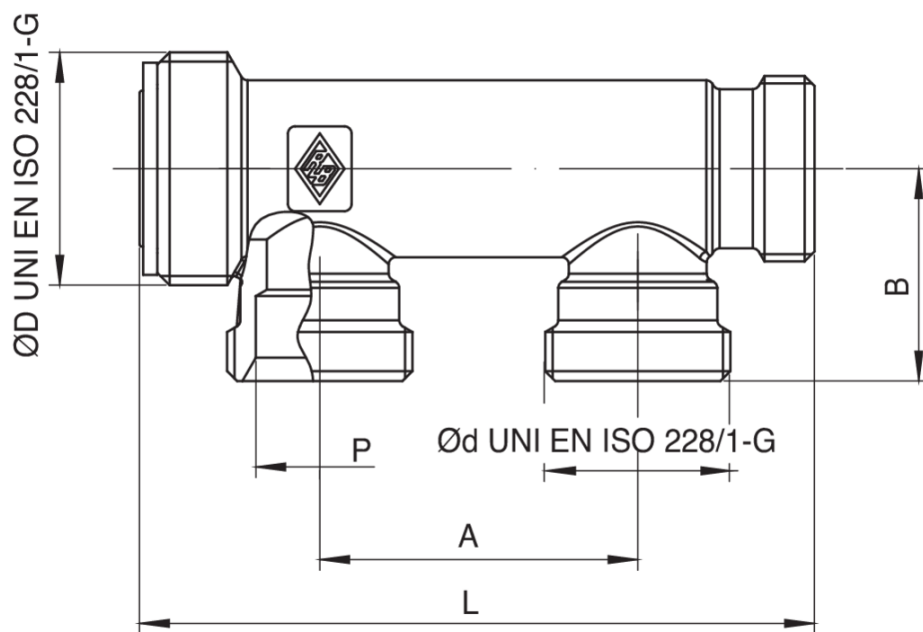

9374

Gas manifold with 3/4" euroconus connections.

Technical specifications

ØD X ØD	N° VIE	BOX	MASTER BOX	CODE	P	A	B	L
1" x 3/4"	2	4	32	9374005802	18	45	30	86,5
1" x 3/4"	3	4	32	9374005803	18	45	30	95,5

Applications