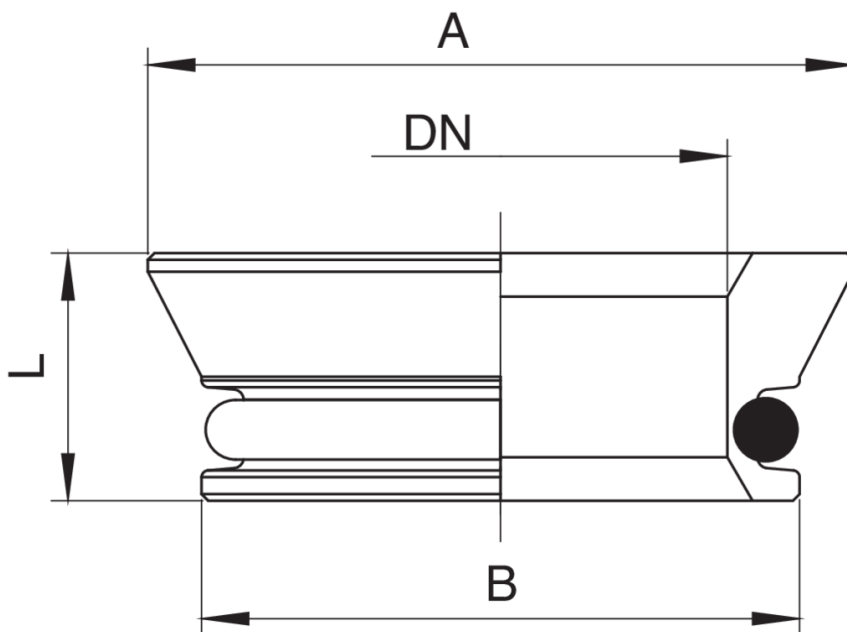

**9368**

Adapter to convert eurocone into flat seat connection.

## Technical specifications

A X B	BOX	MASTER BOX	CODE	DN	L
3/4" x 18	20	160	9368050000	15	7,4