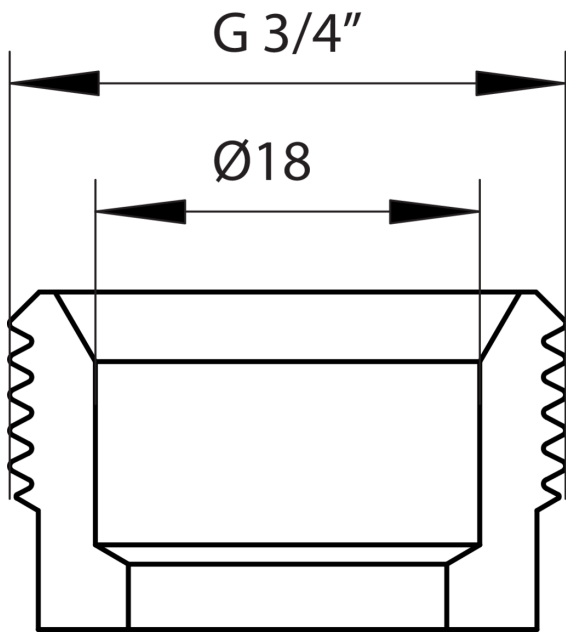

**9368**

Adapter to convert eurocone into flat seat connection.

## Technical specifications

A X B	BOX	MASTER BOX	CODE	DN	L
3/4" x 18	20	160	9368050000	15	7,4