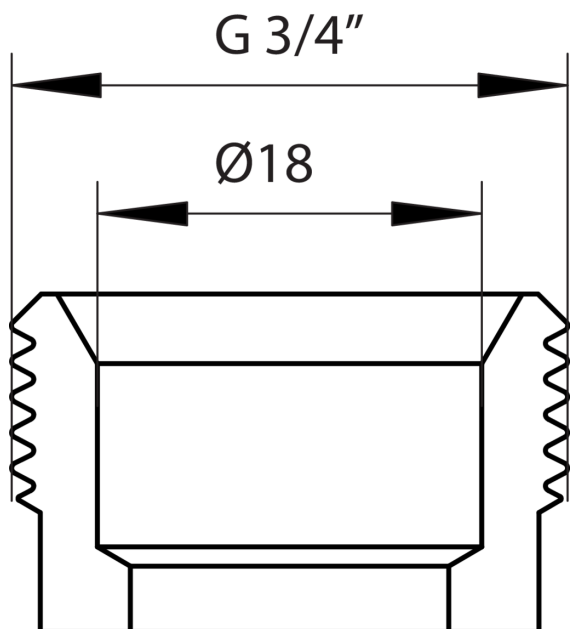

**9368**

Adapter to convert eurocone into flat seat connection.

## Technical specifications

A X B	BOX	MASTER BOX	CODE	DN	L
3/4" x 18	20	160	9368050000	15	7,4