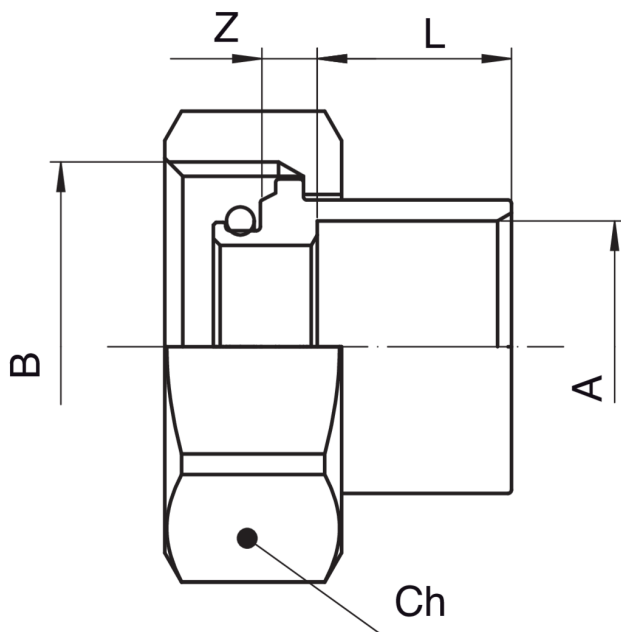

## 9365

Straight bronze fitting with gas euroconus seat.

### Technical specifications

A X B	BOX	MASTER BOX	CODE	L	Z	CH
12 x 3/4"	20	160	9365120000	10	3,4	30
14 x 3/4"	20	160	9365140000	12	3,4	30
16 x 3/4"	20	160	9365160000	13	3,2	30
18 x 3/4"	20	160	9365180000	14	3,2	30
22 x 3/4"	20	160	9365220000	17	14,8	30