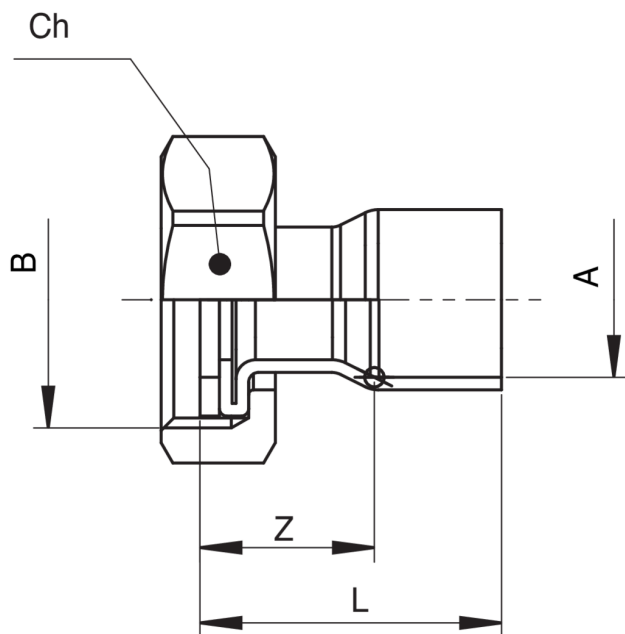

9361

Straight fitting with ring nut for gas.

Technical specifications

A X B	BOX	MASTER BOX	CODE	L	Z	CH
14 x 3/4"	40	320	9361001405	26	13,5	30
16 x 3/4"	40	320	9361001605	29	16,5	30
18 x 3/4"	30	240	9361001805	33	18,5	30
22 x 3/4"	30	240	9361002205	34	18	30
22 x 1"	20	160	9361002206	35	17,5	37
28 x 1"	20	160	9361002806	40	19,5	37