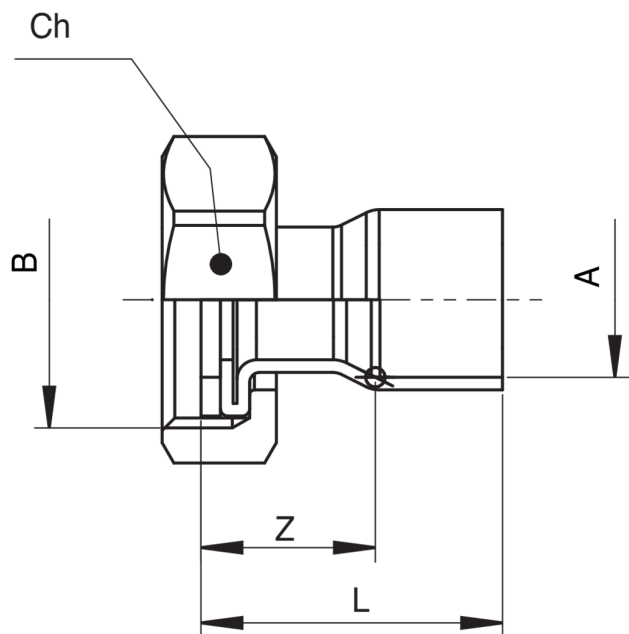

9361

Straight fitting with ring nut for gas.

Technical specifications

A X B	BOX	MASTER BOX	CODE	L	Z	CH
14 x 3/4"	40	320	9361001405	26	13,5	30
16 x 3/4"	40	320	9361001605	29	16,5	30
18 x 3/4"	30	240	9361001805	33	18,5	30
22 x 3/4"	30	240	9361002205	34	18	30
22 x 1"	20	160	9361002206	35	17,5	37
28 x 1"	20	160	9361002806	40	19,5	37