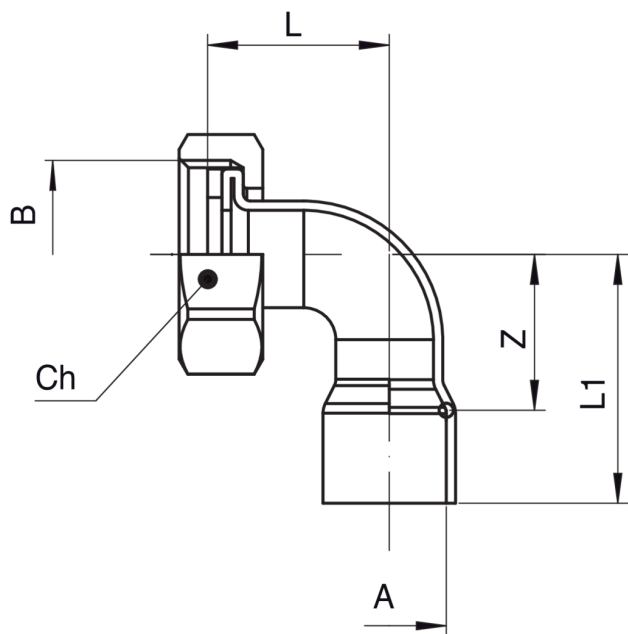

9360

Elbow with ring nut for gas.

Technical specifications

A X B	BOX	MASTER BOX	CODE	L	L1	Z	CH
14 x 3/4"	30	240	9360001405	25,5	32	19	30
16 x 3/4"	30	240	9360001605	25,5	35	22	30

Applications

GAS