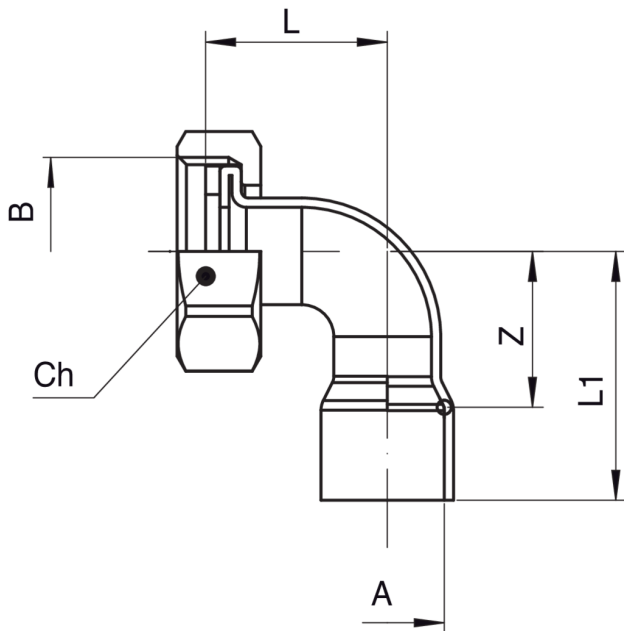

# 9360

Elbow with ring nut for gas.

## Technical specifications

A X B	BOX	MASTER BOX	CODE	L	L1	Z	CH
14 x 3/4"	30	240	9360001405	25,5	32	19	30
16 x 3/4"	30	240	9360001605	25,5	35	22	30