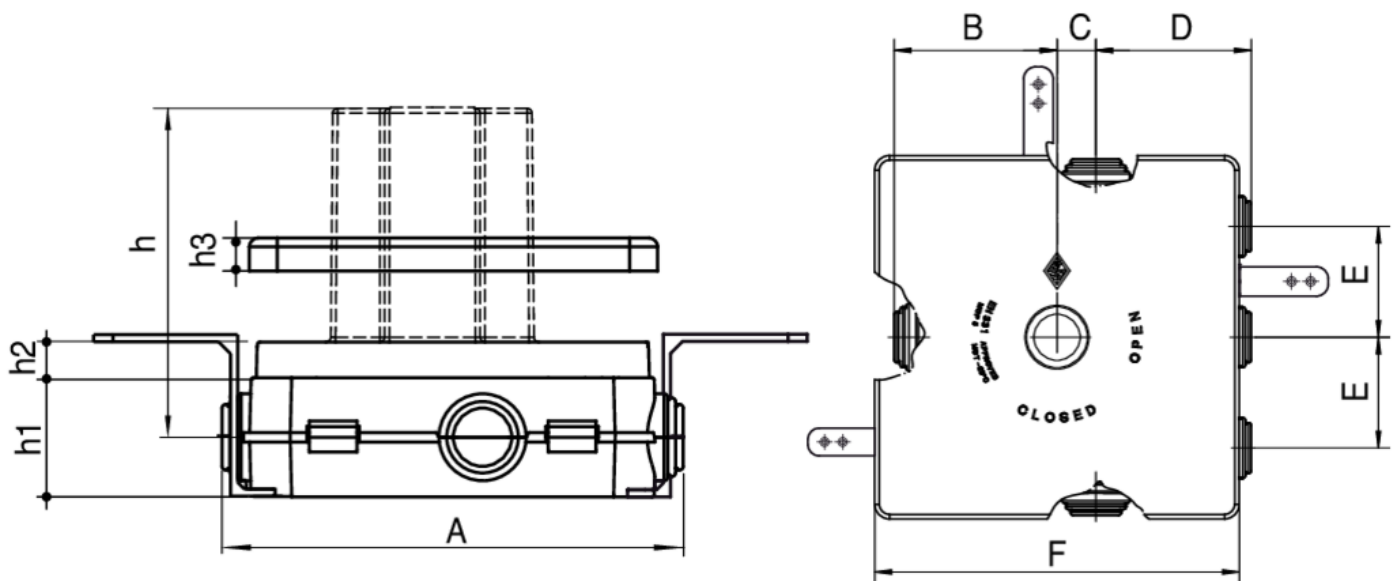

9357

Built-in box for valves art. 936C.

## Technical specifications

MISURA - SIZE	BOX	MASTER BOX	CODE	A	B	C	D	E	F	H	H1	H2	H3
cm 19,7 x 19,7	1	2	9357000000	193	88	21	84	60	197	138	52	13	9,5