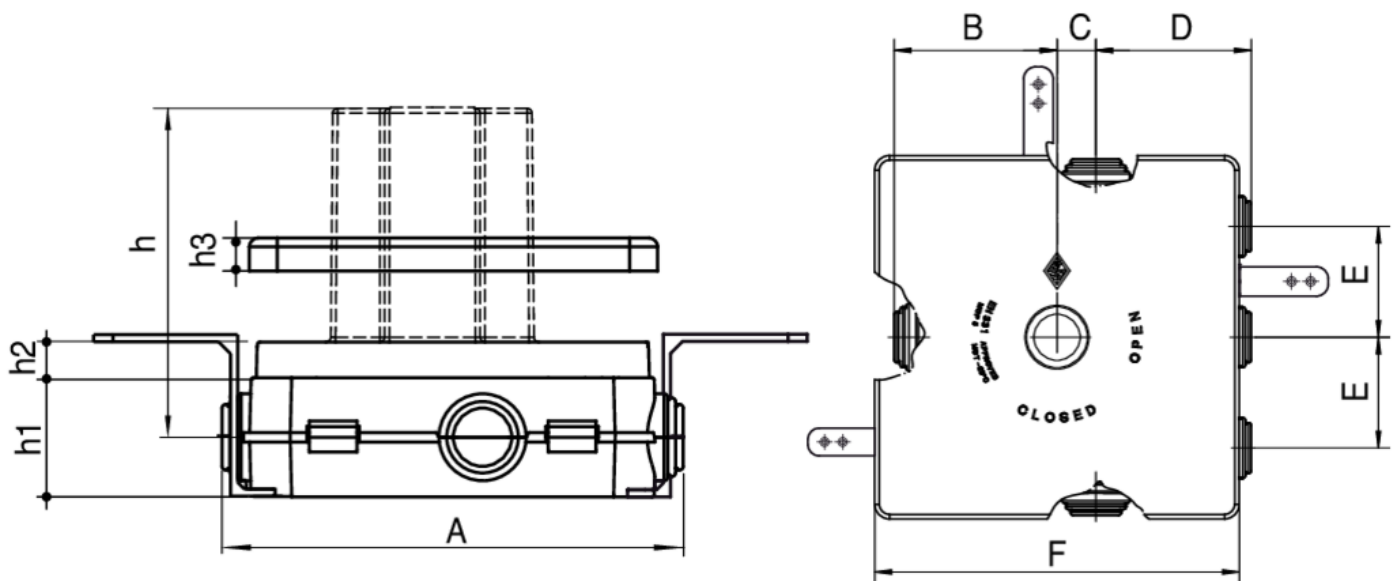

9357

Built-in box for valves art. 936C.

Technical specifications

MISURA - SIZE	BOX	MASTER BOX	CODE	A	B	C	D	E	F	H	H1	H2	H3
cm 19,7 x 19,7	1	2	9357000000	193	88	21	84	60	197	138	52	13	9,5

Applications

GAS