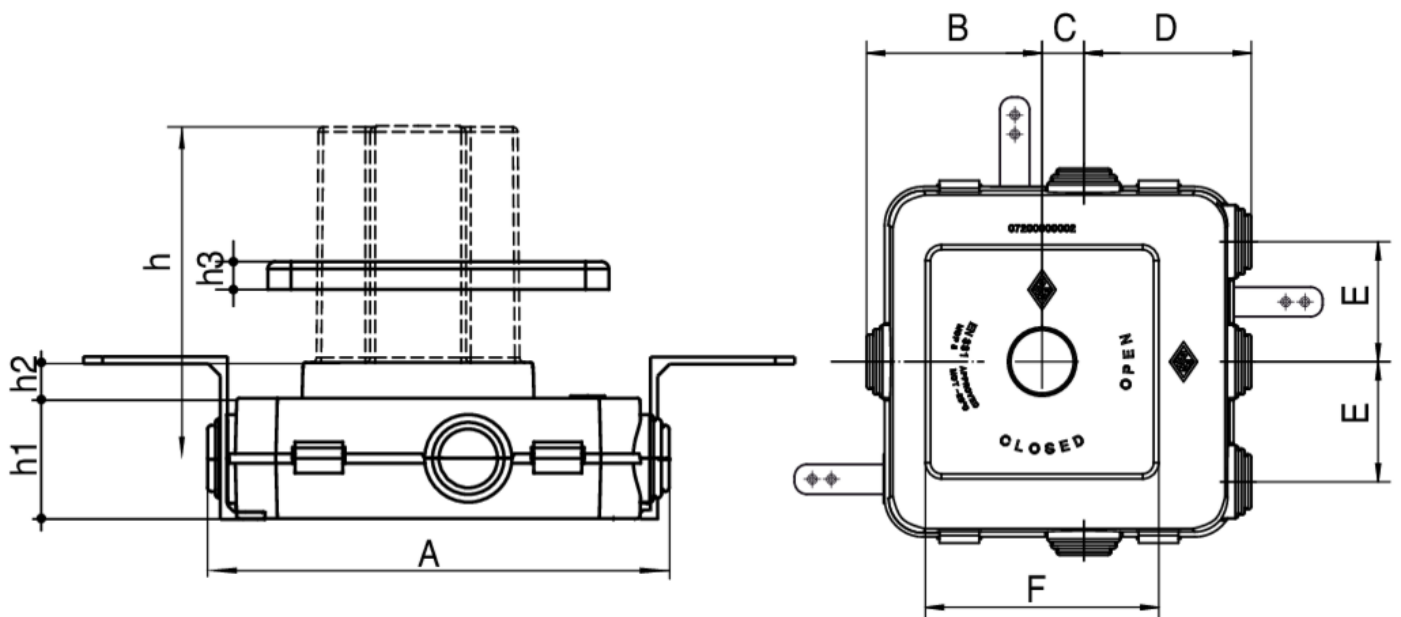

9356

Gas built-in box for artt. 9355/935C.

Technical specifications

MISURA - SIZE	BOX	MASTER BOX	CODE	A	B	C	D	E	F	H	H1	H2	H3
cm 11,7 x 11,7	1	2	9356000000	193	88	21	84	60	117	138	52	13	9,5

Applications

GAS