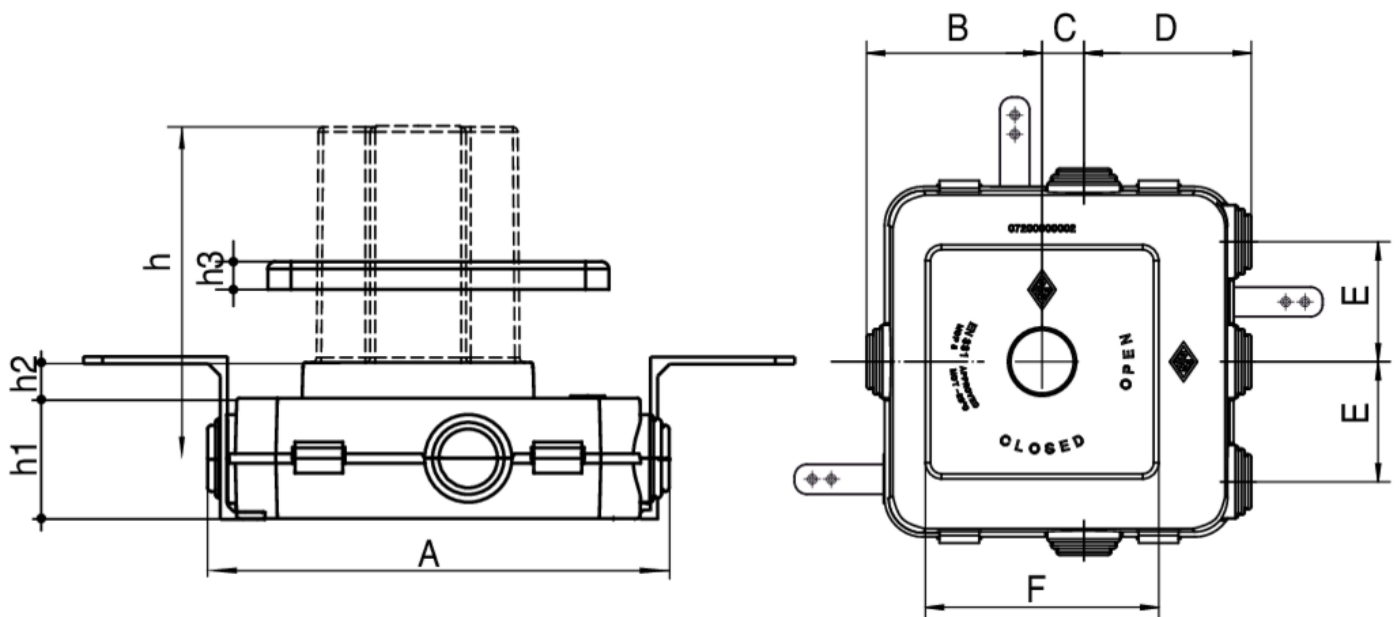

9356

Gas built-in box for artt. 9355/935C.

Technical specifications

MISURA - SIZE	BOX	MASTER BOX	CODE	A	B	C	D	E	F	H	H1	H2	H3
cm 11,7 x 11,7	1	2	9356000000	193	88	21	84	60	117	138	52	13	9,5

Applications

GAS