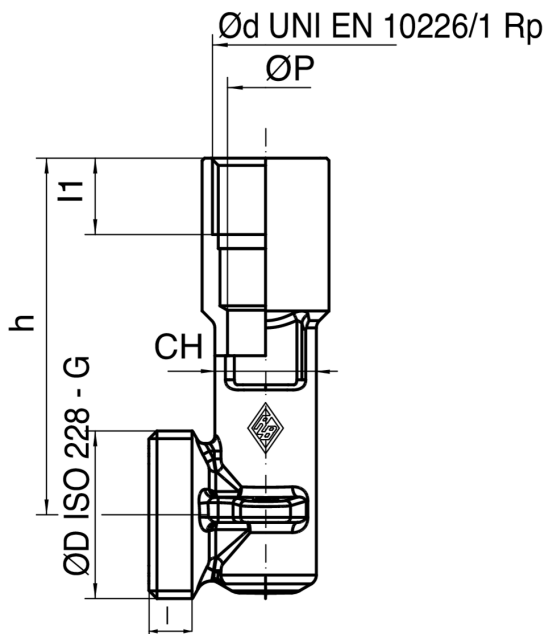

9355

Outlet fitting for built-in gas box artt. 9356/9363.

Technical specifications

ØD X ØD	BOX	MASTER BOX	CODE	ØP	I	I1	CH	ØA	L	H
1" x 1/2"	10	80	9355490000	15	8,5	15	20	25	23	70

Applications

GAS