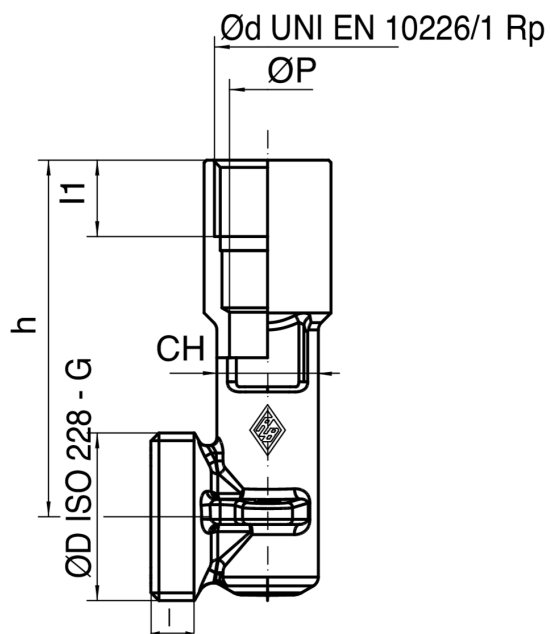

9355

Outlet fitting for built-in gas box artt. 9356/9363.

Technical specifications

ØD X ØD	BOX	MASTER BOX	CODE	ØP	I	I1	CH	ØA	L	H
1" x 1/2"	10	80	9355490000	15	8,5	15	20	25	23	70

Applications

GAS