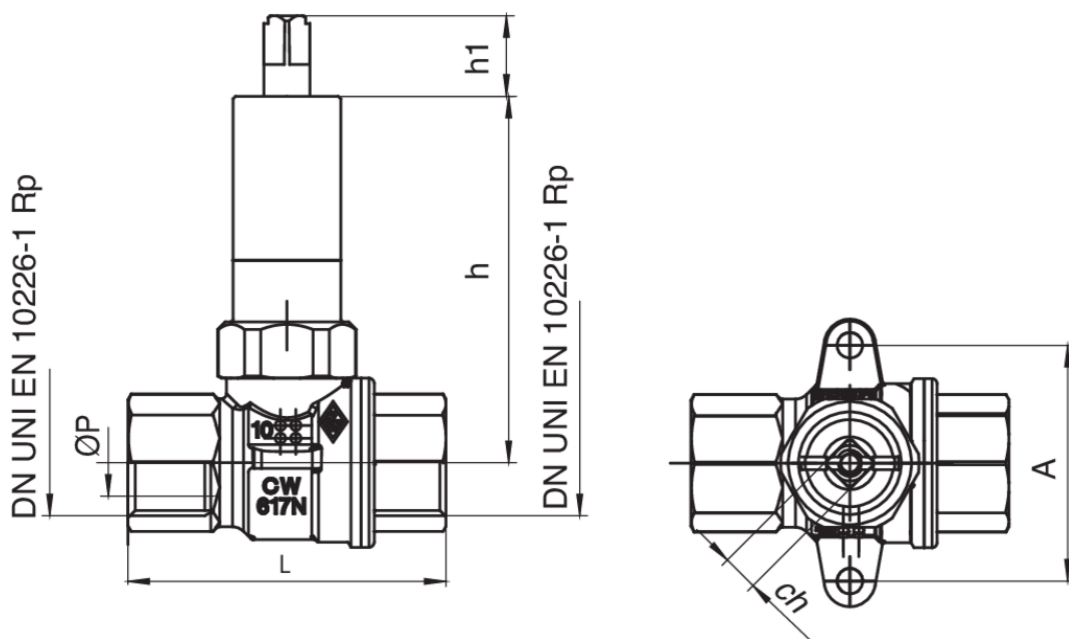

Technical specifications

MISURA SIZE	DN	BOX	MASTER BOX	CODE	ØP	A	CH	H1	L	H	MOP	KG
1/2"	15	8	64	940C040000	15	46	7	15,5	62	71,5	5	0,32

Applications

GAS