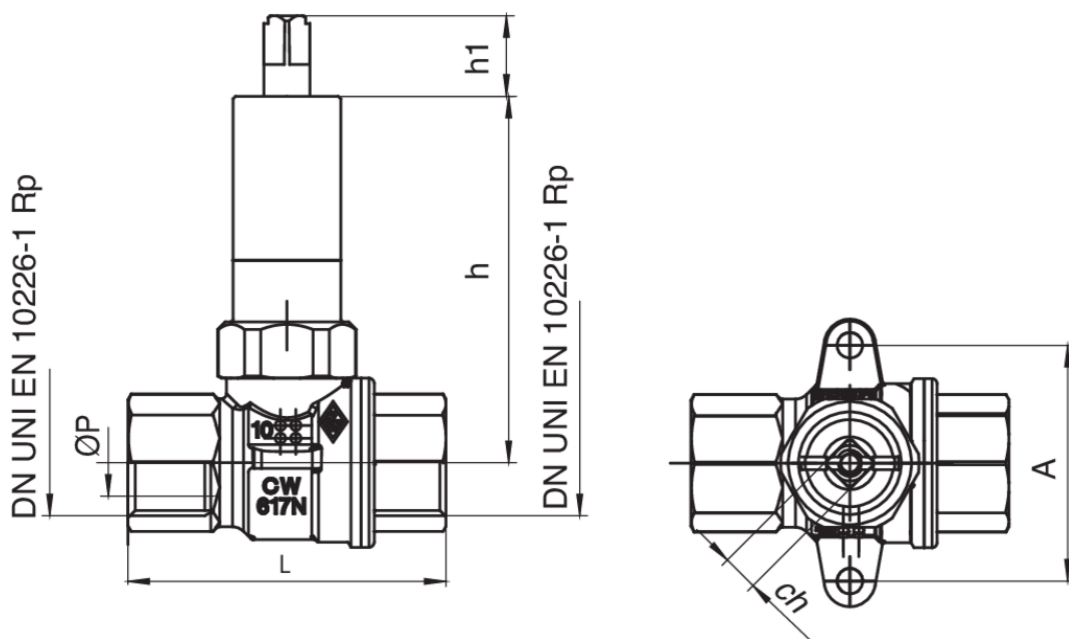

## 940 C

Gas ball valve with F/F connections for built-in box art. 9362.

### Technical specifications

MISURA SIZE	DN	BOX	MASTER BOX	CODE	ØP	A	CH	H1	L	H	MOP	KG
1/2"	15	8	64	940C040000	15	46	7	15,5	62	71,5	5	0,32