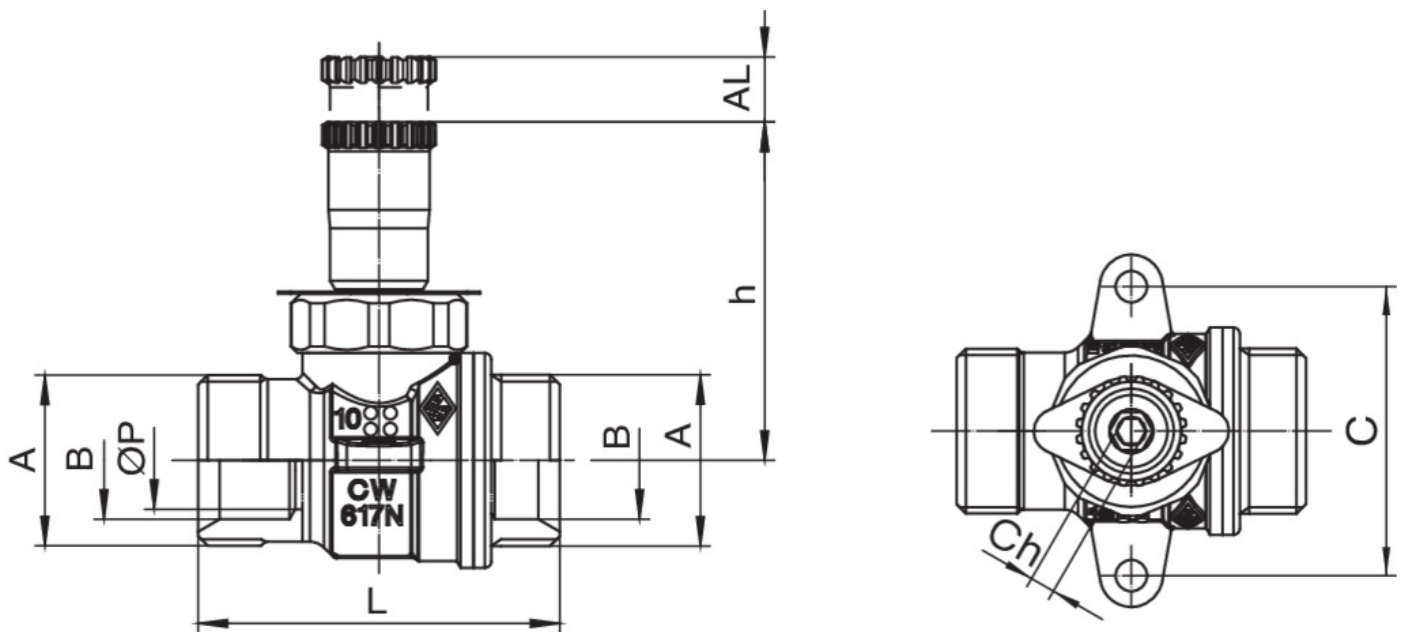

## 939 C

Gas ball valve for built in inspection box art. 9362.

### Technical specifications

A X B	DN	BOX	MASTER BOX	CODE	ØP	AL	C	CH	L	H	MOP	KG
3/4" x Ø18	15	8	64	939C040000	15	10	46	4	55,5	52	5	0,27