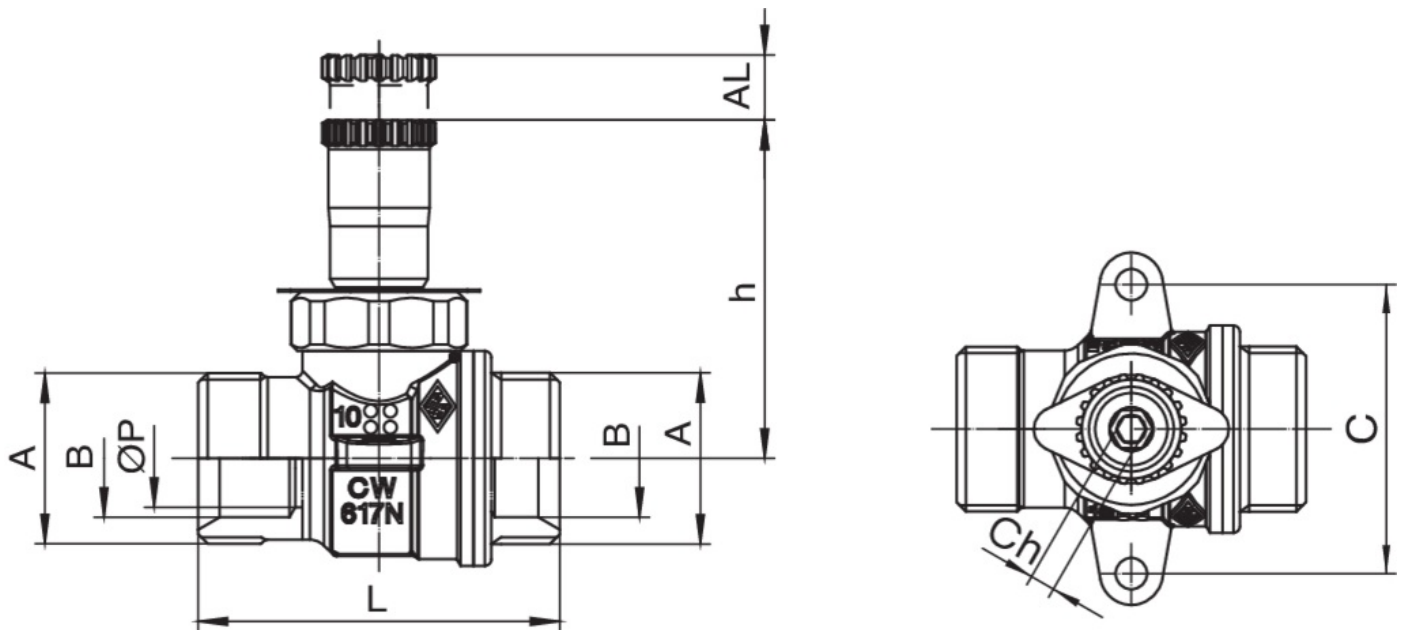

939 C

Gas ball valve for built in inspection box art. 9362.

Technical specifications

A X B	DN	BOX	MASTER BOX	CODE	ØP	AL	C	CH	L	H	MOP	KG
3/4" x Ø18	15	8	64	939C040000	15	10	46	4	55,5	52	5	0,27

Applications