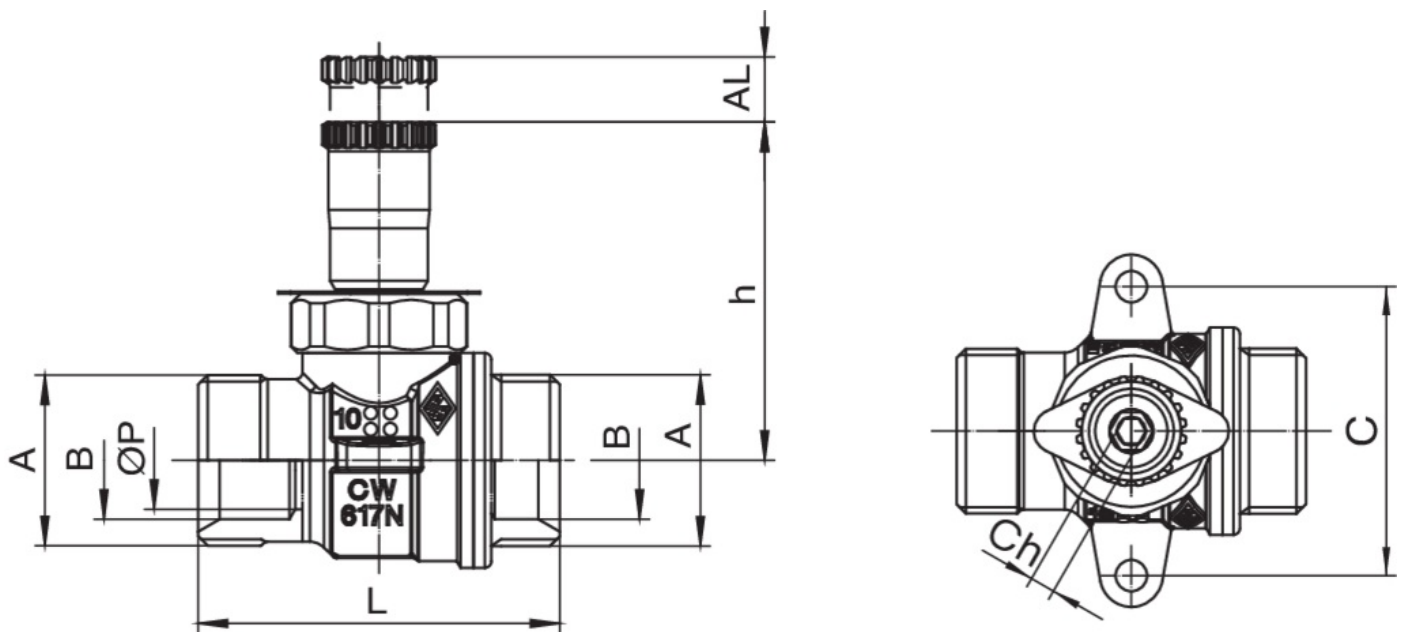

939 C

Gas ball valve for built in inspection box art. 9362.

Technical specifications

A X B	DN	BOX	MASTER BOX	CODE	ØP	AL	C	CH	L	H	MOP	KG
3/4" x Ø18	15	8	64	939C040000	15	10	46	4	55,5	52	5	0,27

Applications