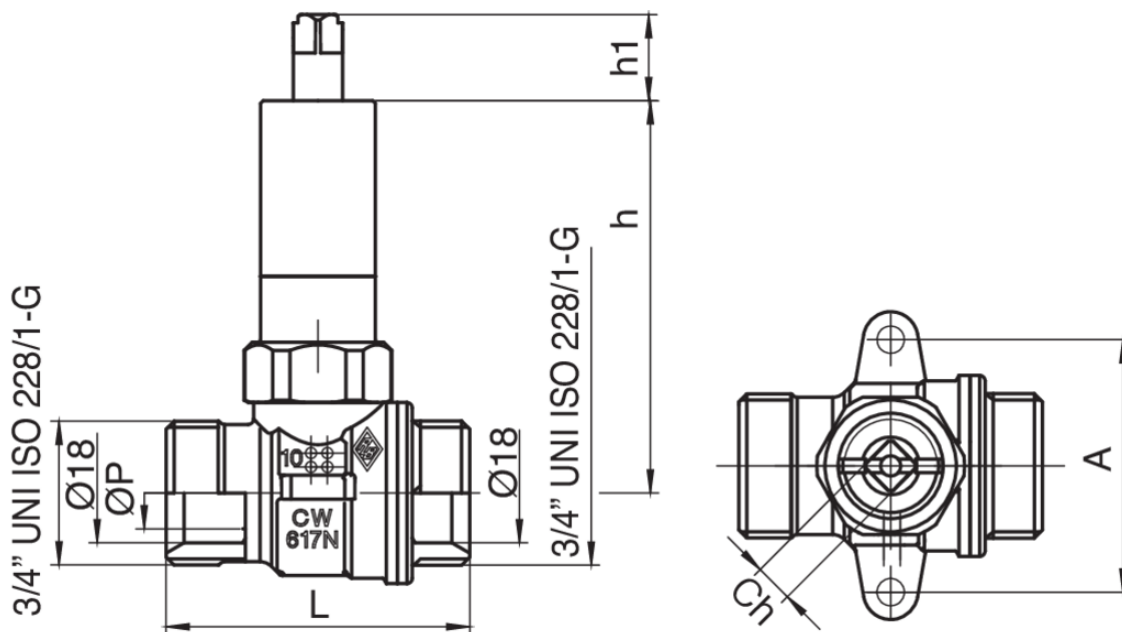

938 C

Gas ball valve with euroconus seats for built-in box art. 9362.

Technical specifications

MISURA SIZE	DN	BOX	MASTER BOX	CODE	ØP	A	CH	L	H	H1	MOP	KG
3/4" x Ø18	15	8	64	938C040000	15	46	7	55,5	71,5	15,5	5	0,31