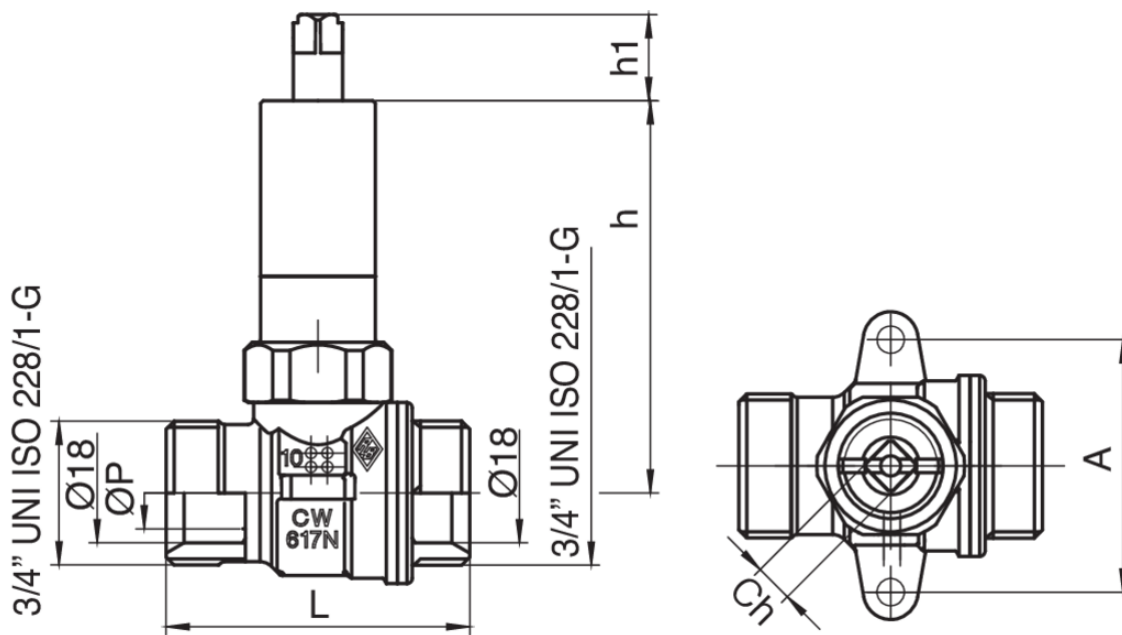

938 C

Gas ball valve with euroconus seats for built-in box art. 9362.

Technical specifications

MISURA SIZE	DN	BOX	MASTER BOX	CODE	ØP	A	CH	L	H	H1	MOP	KG
3/4" x Ø18	15	8	64	938C040000	15	46	7	55,5	71,5	15,5	5	0,31