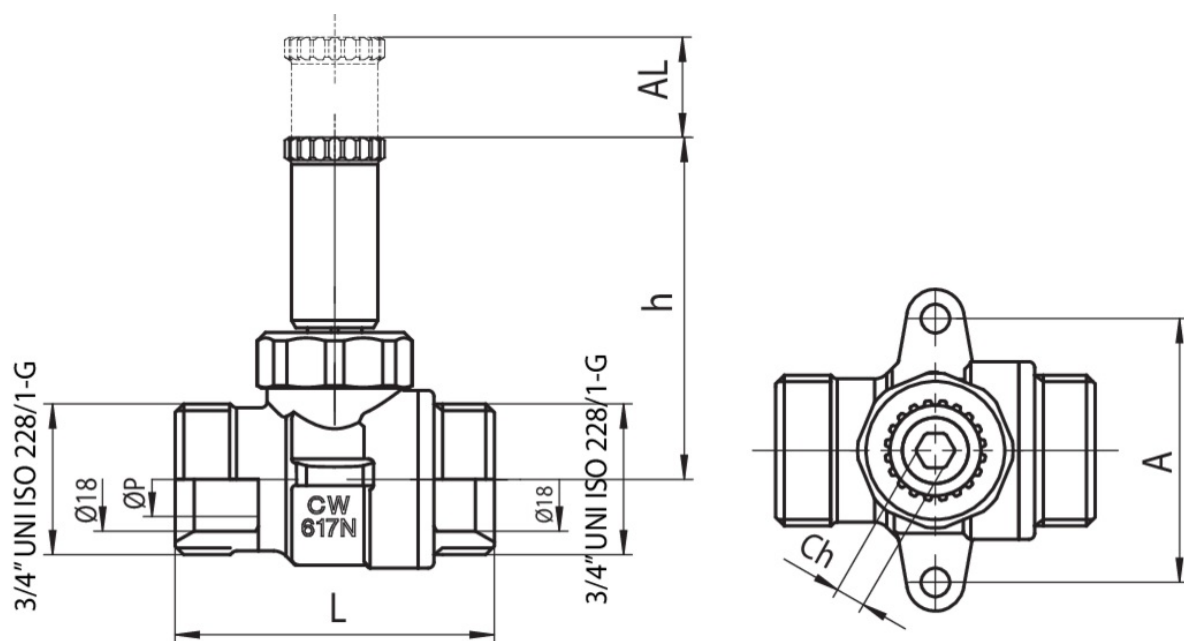

937 C

Gas ball valve for built in inspection box art. 9362.

Technical specifications

MISURA SIZE	DN	BOX	MASTER BOX	CODE	ØP	AL	A	CH	L	H	MOP	KG
3/4" x Ø18	15	8	64	937C040000	15	17	46	5	55,5	60	5	0,23

Applications