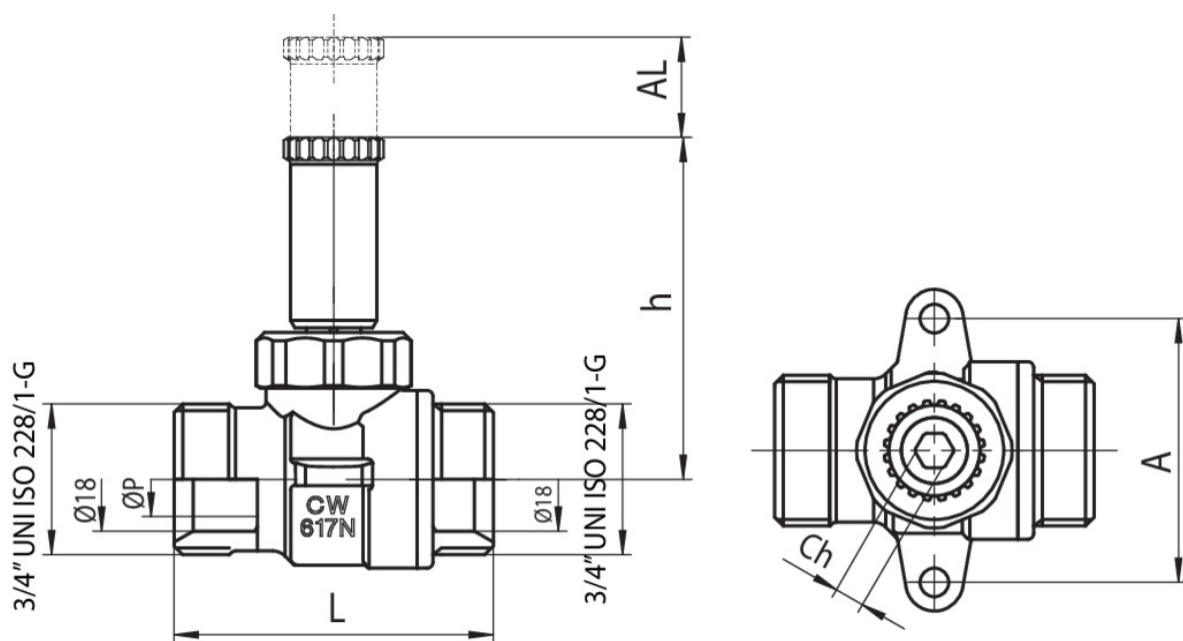

## 937 C

Gas ball valve for built in inspection box art. 9362.

### Technical specifications

MISURA SIZE	DN	BOX	MASTER BOX	CODE	ØP	AL	A	CH	L	H	MOP	KG
3/4" x Ø18	15	8	64	937C040000	15	17	46	5	55,5	60	5	0,23