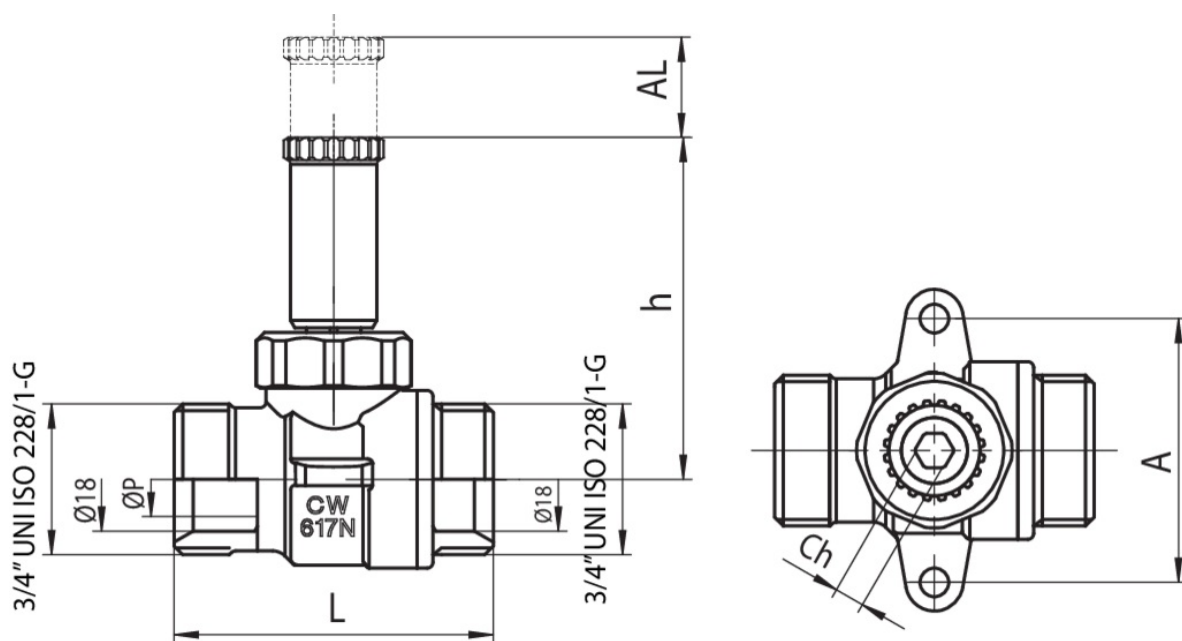

937 C

Gas ball valve for built in inspection box art. 9362.

Technical specifications

MISURA SIZE	DN	BOX	MASTER BOX	CODE	ØP	AL	A	CH	L	H	MOP	KG
3/4" x Ø18	15	8	64	937C040000	15	17	46	5	55,5	60	5	0,23

Applications