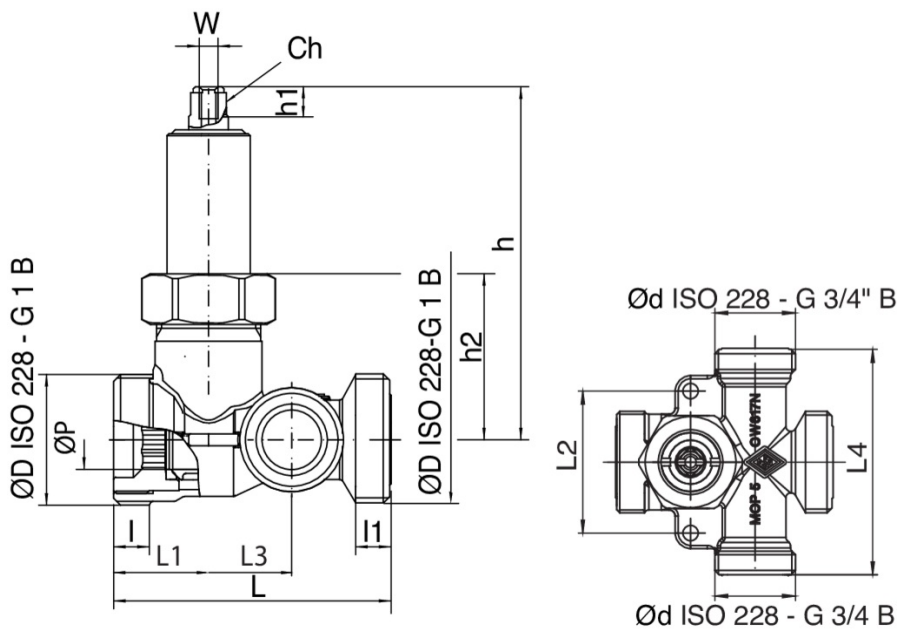

## 936 C

Ball valve with 3 outlets, flat seat connections, for built-in gas box art. 9357.

### Technical specifications

ØD X ØD	DN	BOX	MASTARE BOX	CODE	ØP	W	H	H1	H2	L	L1	L2	L3	L4	L	L1	MOP	KG
1" x 3/4"	15	5	40	936C580000	15	3/16	91	7	42	70	24	46	21	73	8,5	8	5	0,52