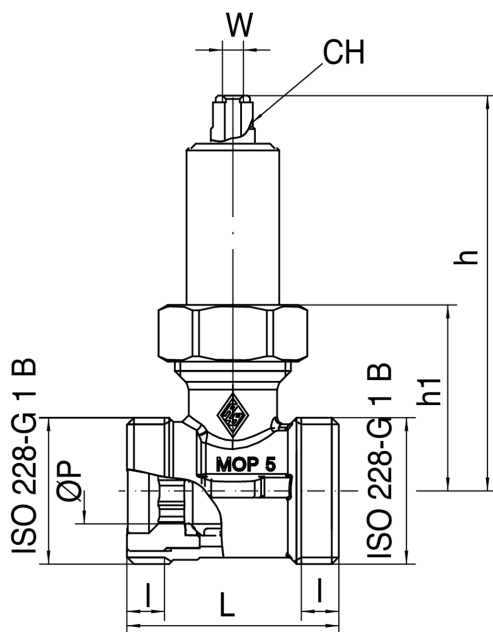

935 C

Ball valve with flat seat connections for built-in gas box
art. 9356.

Technical specifications

MISURA SIZE	DN	BOX	MASTER BOX	CODE	ØP	W	H	H1	L	L
1"	15	8	64	935C060000	15	3/16	91	42	48	8,5

Applications