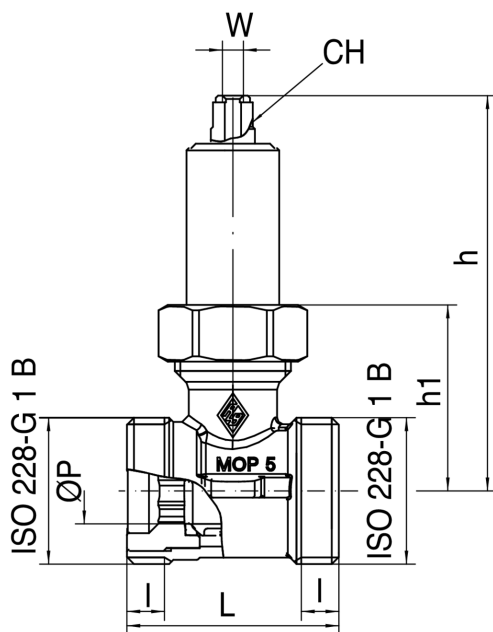

## 935 C

Ball valve with flat seat connections for built-in gas box  
art. 9356.

### Technical specifications

MISURA SIZE	DN	BOX	MASTER BOX	CODE	ØP	W	H	H1	L	L
1"	15	8	64	935C060000	15	3/16	91	42	48	8,5