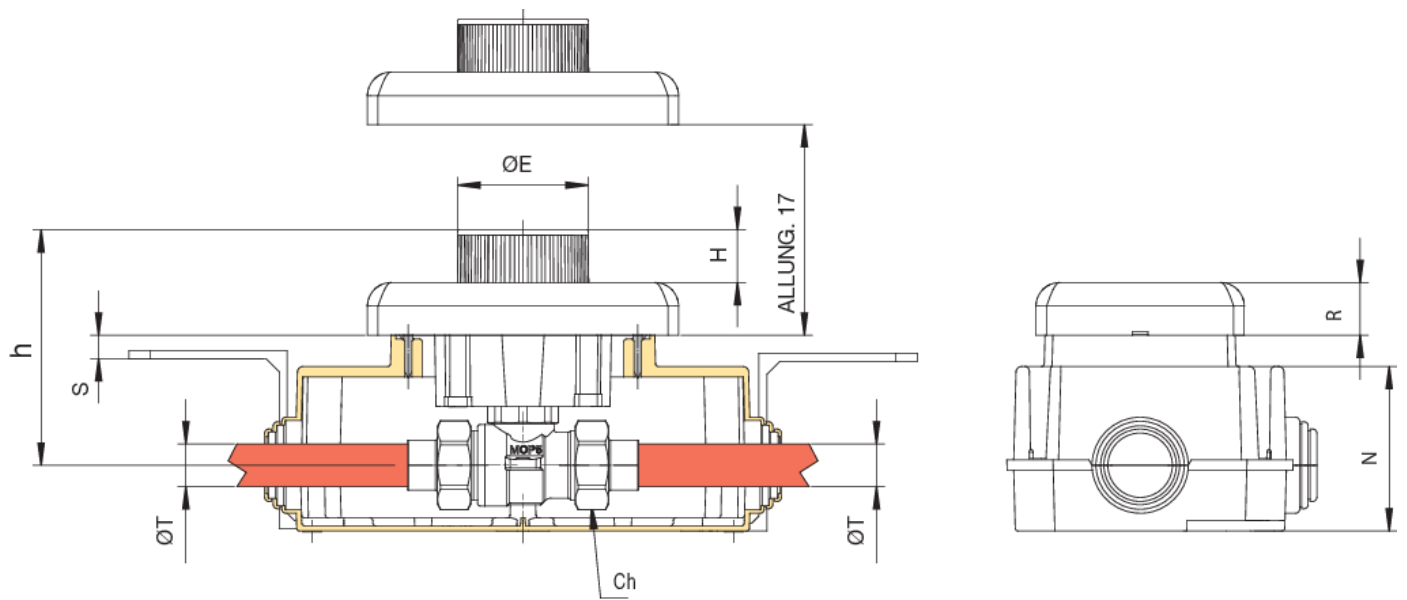

9370

PATENTED

Built-in ball valve for gas, copper connections and inspection box acc. to UNI 7129, UNI 11528 specifications, with "push and turn" control knob.

Technical specifications

POSITION	PART NAME	MATERIAL	N.° PIECES
1	BODY	BRASS CW617N UNI EN 12165	1
2	END CONNECTION	BRASS CW614N UNI EN 12164	1
3	BALL	BRASS CW617N UNI EN 12165	1
4	STEM	BRASS CW614N UNI EN 12164	1
5	STEM RETAINING NUT	ABS	1
6	STEM RETAINING NUT	BRASS CW614N UNI EN 12164	1
7	STEM RETAINING NUT	BRASS CW614N UNI EN 12164	1
8	FITTING	BRONZE G Cu Sn5 Zn5 Pb5	2
9	SUPPORT	POM	3
10	PLATE	ABS	1
11	OPERATING MECHANISM	POM	1
12	EXTENSION	BRASS CW614N UNI EN 12164	1
13	BALL SEAT	PTFE	2
14	CAP	ABS	1
15	O-RING	NBR	2
16	O-RING	HNBR	2
17	NUT	BRASS CW617N UNI EN 12165	2
18	SCREW	STEEL	5
19	SCREW	STEEL	2
20	SCREW	BRASS CW614N UNI EN 20898	1
21	INSPECTION BOX	HIPS	1
22	INSPECTION BOX	HIPS	1
23	COVER	HIPS	1