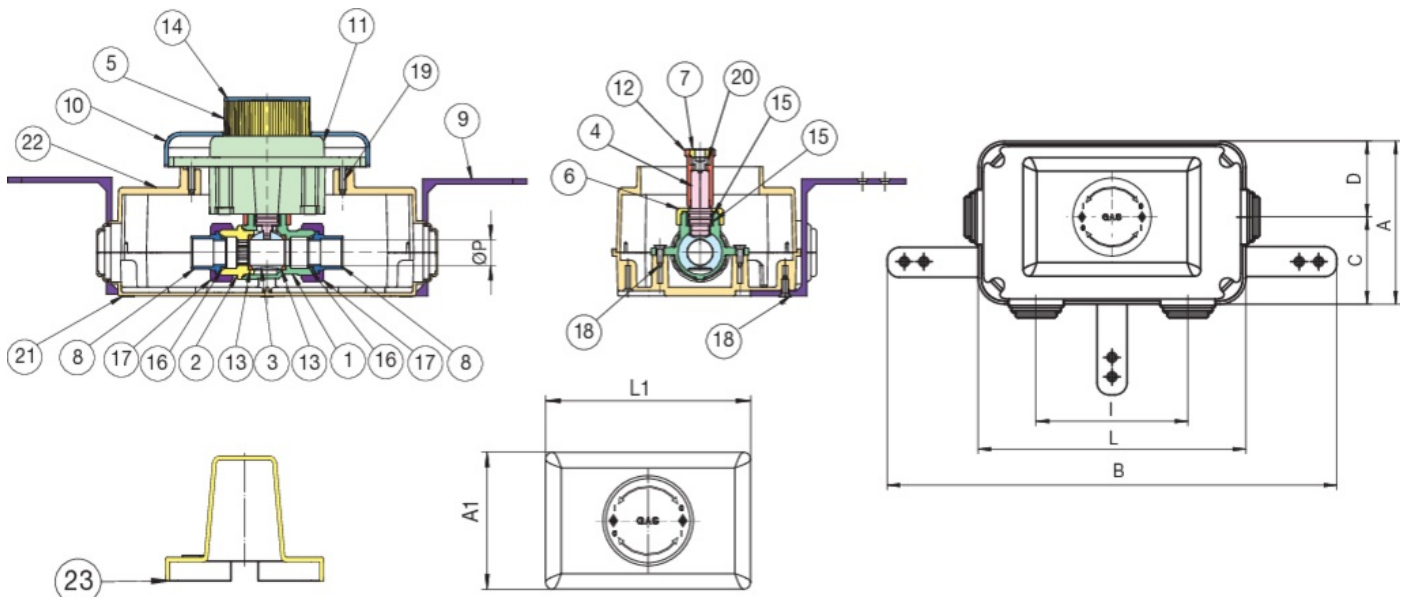

9370

PATENTED

Built-in ball valve for gas, copper connections and inspection box acc. to UNI 7129, UNI 11528 specifications, with "push and turn" control knob.

Technical specifications

POSITION	PART NAME	MATERIAL	N.° PIECES
1	BODY	BRASS CW617N UNI EN 12165	1
2	END CONNECTION	BRASS CW614N UNI EN 12164	1
3	BALL	BRASS CW617N UNI EN 12165	1
4	STEM	BRASS CW614N UNI EN 12164	1
5	STEM RETAINING NUT	ABS	1
6	STEM RETAINING NUT	BRASS CW614N UNI EN 12164	1
7	STEM RETAINING NUT	BRASS CW614N UNI EN 12164	1
8	FITTING	BRONZE G Cu Sn5 Zn5 Pb5	2
9	SUPPORT	POM	3
10	PLATE	ABS	1
11	OPERATING MECHANISM	POM	1
12	EXTENSION	BRASS CW614N UNI EN 12164	1
13	BALL SEAT	PTFE	2
14	CAP	ABS	1
15	O-RING	NBR	2
16	O-RING	HNBR	2
17	NUT	BRASS CW617N UNI EN 12165	2
18	SCREW	STEEL	5
19	SCREW	STEEL	2
20	SCREW	BRASS CW614N UNI EN 20898	1
21	INSPECTION BOX	HIPS	1
22	INSPECTION BOX	HIPS	1
23	COVER	HIPS	1