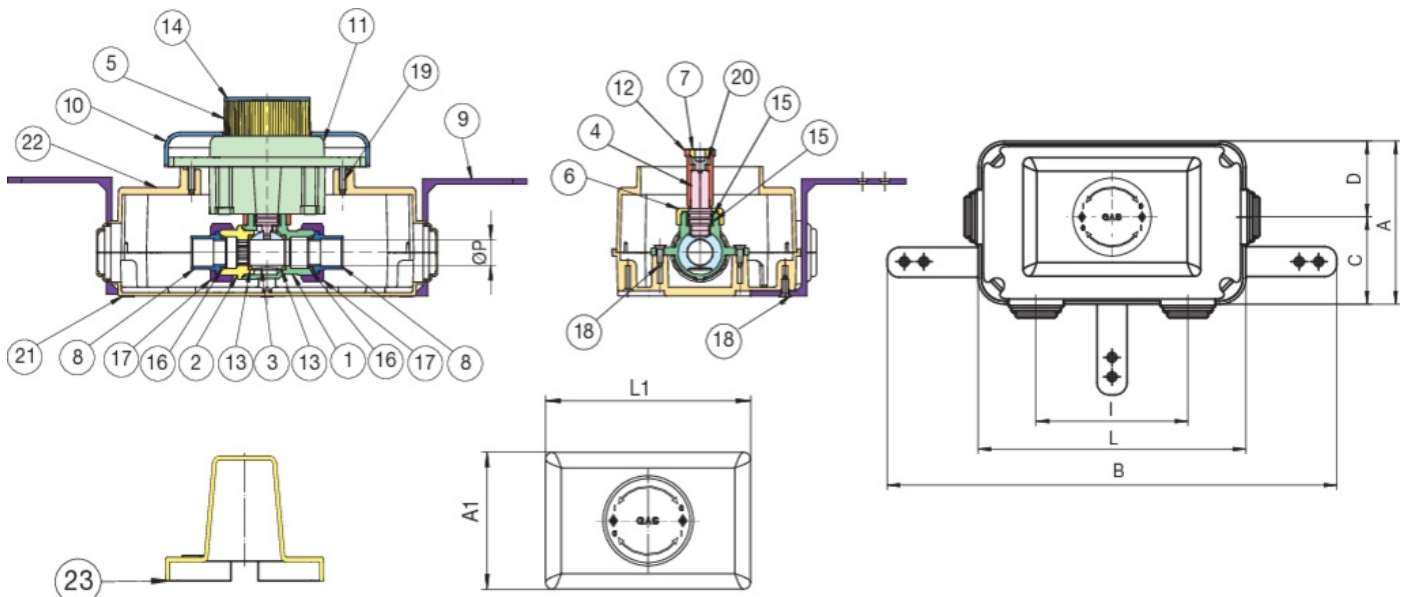

9370

PATENTED

Built-in ball valve for gas, copper connections and inspection box acc. to UNI 7129, UNI 11528 specifications, with "push and turn" control knob.

Technical specifications

POSITION	PART NAME	MATERIAL	N.° PIECES
1	BODY	BRASS CW617N UNI EN 12165	1
2	END CONNECTION	BRASS CW614N UNI EN 12164	1
3	BALL	BRASS CW617N UNI EN 12165	1
4	STEM	BRASS CW614N UNI EN 12164	1
5	STEM RETAINING NUT	ABS	1
6	STEM RETAINING NUT	BRASS CW614N UNI EN 12164	1
7	STEM RETAINING NUT	BRASS CW614N UNI EN 12164	1
8	FITTING	BRONZE G Cu Sn5 Zn5 Pb5	2
9	SUPPORT	POM	3
10	PLATE	ABS	1
11	OPERATING MECHANISM	POM	1
12	EXTENSION	BRASS CW614N UNI EN 12164	1
13	BALL SEAT	PTFE	2
14	CAP	ABS	1
15	O-RING	NBR	2
16	O-RING	HNBR	2
17	NUT	BRASS CW617N UNI EN 12165	2
18	SCREW	STEEL	5
19	SCREW	STEEL	2
20	SCREW	BRASS CW614N UNI EN 20898	1
21	INSPECTION BOX	HIPS	1
22	INSPECTION BOX	HIPS	1
23	COVER	HIPS	1