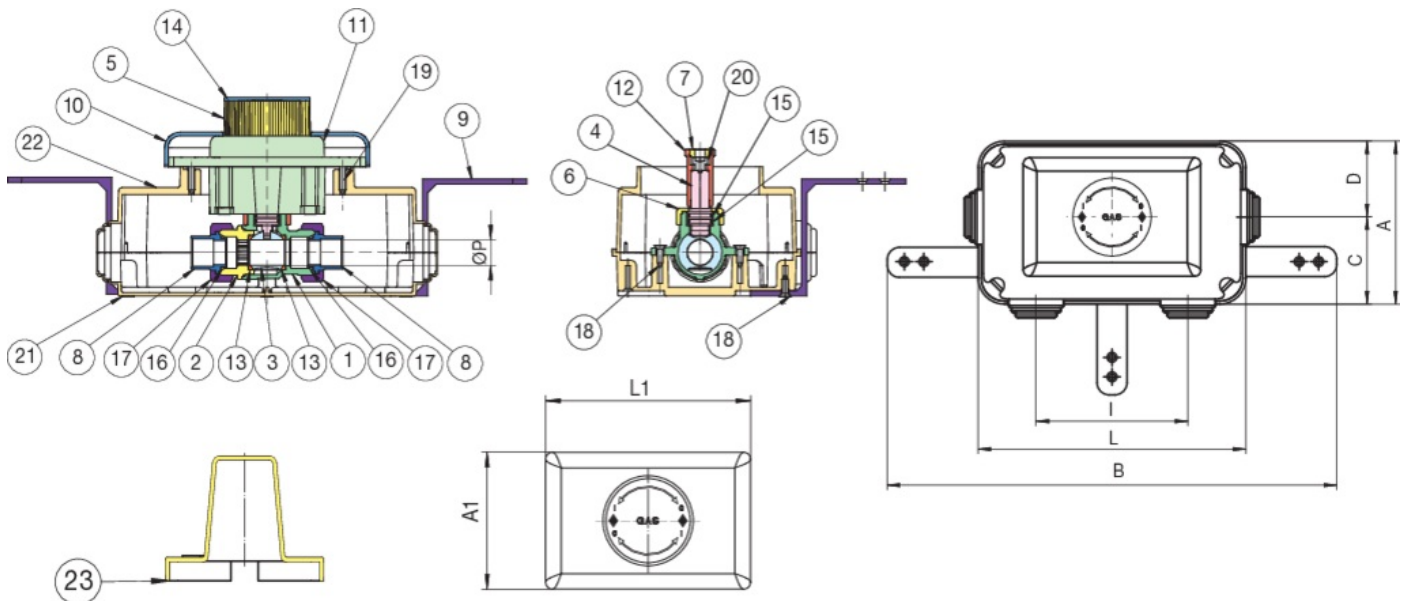

9370

PATENTED

Built-in ball valve for gas, copper connections and inspection box acc. to UNI 7129, UNI 11528 specifications, with "push and turn" control knob.

Technical specifications

POSITION	PART NAME	MATERIAL	N.° PIECES
1	BODY	BRASS CW617N UNI EN 12165	1
2	END CONNECTION	BRASS CW614N UNI EN 12164	1
3	BALL	BRASS CW617N UNI EN 12165	1
4	STEM	BRASS CW614N UNI EN 12164	1
5	STEM RETAINING NUT	ABS	1
6	STEM RETAINING NUT	BRASS CW614N UNI EN 12164	1
7	STEM RETAINING NUT	BRASS CW614N UNI EN 12164	1
8	FITTING	BRONZE G Cu Sn5 Zn5 Pb5	2
9	SUPPORT	POM	3
10	PLATE	ABS	1
11	OPERATING MECHANISM	POM	1
12	EXTENSION	BRASS CW614N UNI EN 12164	1
13	BALL SEAT	PTFE	2
14	CAP	ABS	1
15	O-RING	NBR	2
16	O-RING	HNBR	2
17	NUT	BRASS CW617N UNI EN 12165	2
18	SCREW	STEEL	5
19	SCREW	STEEL	2
20	SCREW	BRASS CW614N UNI EN 20898	1
21	INSPECTION BOX	HIPS	1
22	INSPECTION BOX	HIPS	1
23	COVER	HIPS	1