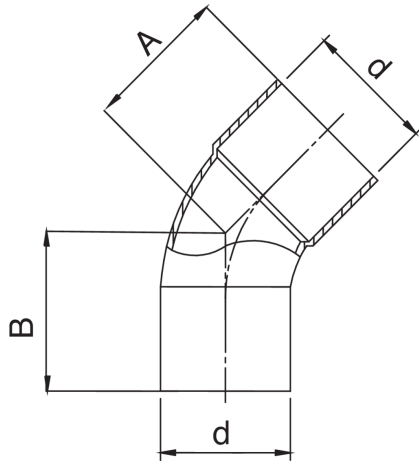

FR5040

M/F 45° elbow.

Technical specifications

D	BAG	MASTER BOX	CODE	A	B
1/4"	10	400	FR5040A14A14000	10	12,5
3/8"	10	500	FR5040A38A38000	12	14,5
1/2"	10	300	FR5040A12A12000	14	17
5/8"	10	150	FR5040A58A58000	18,5	20
3/4"	10	100	FR5040A34A34000	21	24
7/8"	10	100	FR5040A78A78000	25	27
1"	5	80	FR5040B01B01000	29,5	31
1 1/8"	5	60	FR5040B18B18000	31	34
1 3/8"	5	25	FR5040B38B38000	35	37
1 5/8"	5	20	FR5040B58B58000	39	43
2 1/8"	1	10	FR5040C18C18000	49	50
2 5/8"	1	10	FR5040C58C58000	58	60