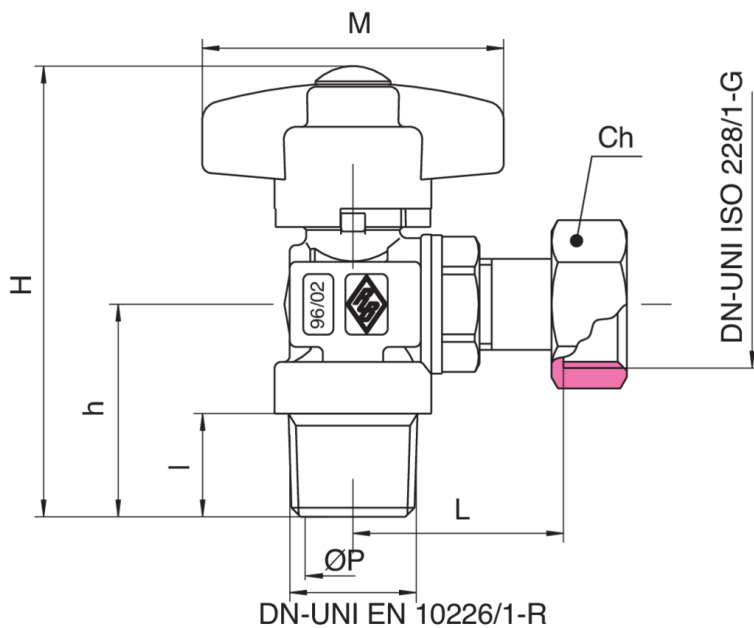

9189

Angle ball valve for gas, male threaded and ring nut connection, with security closing aluminium T-handle.

Technical specifications

SIZE	DN	BOX	MASTER BOX	CODE	ØP	I	L	CH	H	H	M	MOP	KG
1/2" x 1/2"	15	20	80	9189250000	10	15	35	24	73,5	35	50	5	0,20

Temperature range: -20°C +60°C.

Applications

GAS