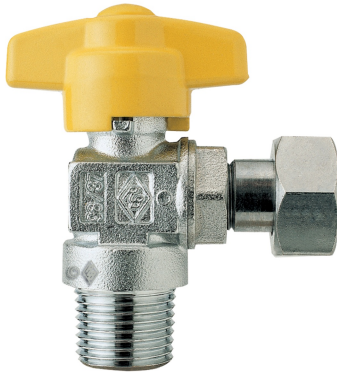

9189

Angle ball valve for gas, male threaded and ring nut connection, with security closing aluminium T-handle.

Technical specifications

SIZE	DN	BOX	MASTER BOX	CODE	ØP	I	L	CH	H	H	M	MOP	KG
1/2" x 1/2"	15	20	80	9189250000	10	15	35	24	73,5	35	50	5	0,20

Temperature range: -20°C +60°C.

Applications

GAS