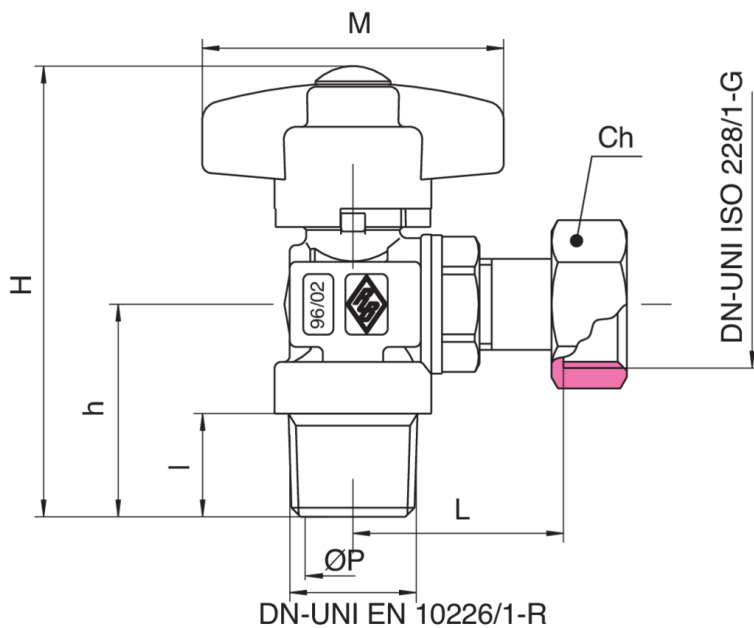

9189

Angle ball valve for gas, male threaded and ring nut connection, with security closing aluminium T-handle.

Technical specifications

SIZE	DN	BOX	MASTER BOX	CODE	ØP	l	L	CH	H	H	M	MOP	KG
1/2" x 1/2"	15	20	80	9189250000	10	15	35	24	73,5	35	50	5	0,20

Temperature range: -20°C +60°C.

Applications

GAS