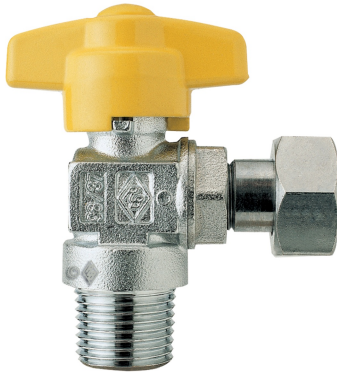

9189

Angle ball valve for gas, male threaded and ring nut connection, with security closing aluminium T-handle.

Technical specifications

SIZE	DN	BOX	MASTER BOX	CODE	ØP	l	L	CH	H	H	M	MOP	KG
1/2" x 1/2"	15	20	80	9189250000	10	15	35	24	73,5	35	50	5	0,20

Temperature range: -20°C +60°C.

Applications

GAS