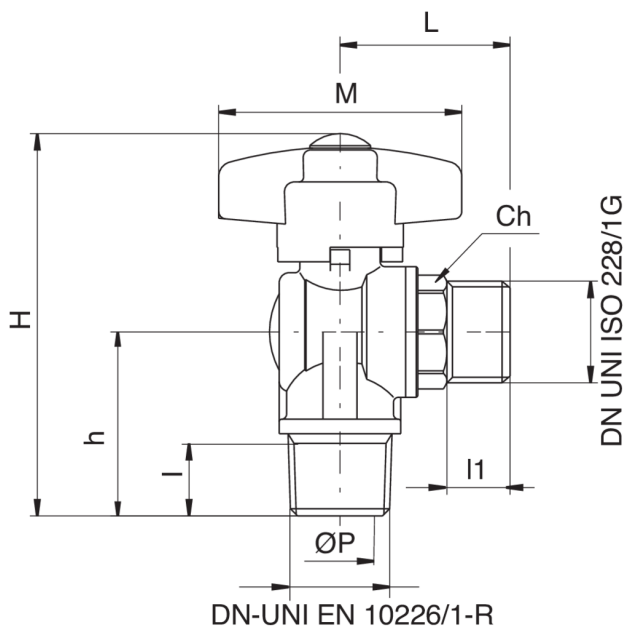

9187

Angle ball valve for gas, male threaded and flexible metal hose male connection acc. to UNI EN 14800, with security closing aluminium T-handle.

Technical specifications

SIZE	DN	BOX	MASTER BOX	CODE	ØP	I	I1	L	H	H	M	CH	MOP	KG
1/2" x 1/2"	15	20	80	9187250000	12,5	15	13	35	78,5	38	50	22	5	0,21

Temperature range: -20°C +60°C.

Applications

GAS