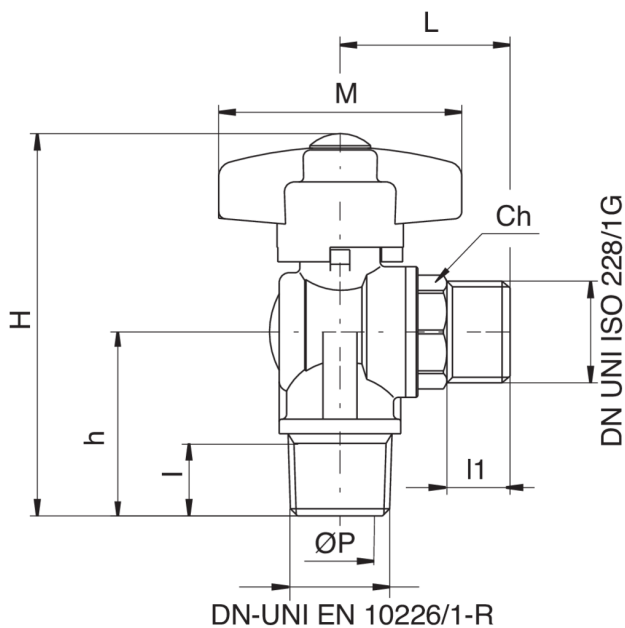

9187

Angle ball valve for gas, male threaded and flexible metal hose male connection acc. to UNI EN 14800, with security closing aluminium T-handle.

## Technical specifications

SIZE	DN	BOX	MASTER BOX	CODE	ØP	I	I1	L	H	H	M	CH	MOP	KG
1/2" x 1/2"	15	20	80	9187250000	12,5	15	13	35	78,5	38	50	22	5	0,21

Temperature range: -20°C +60°C.