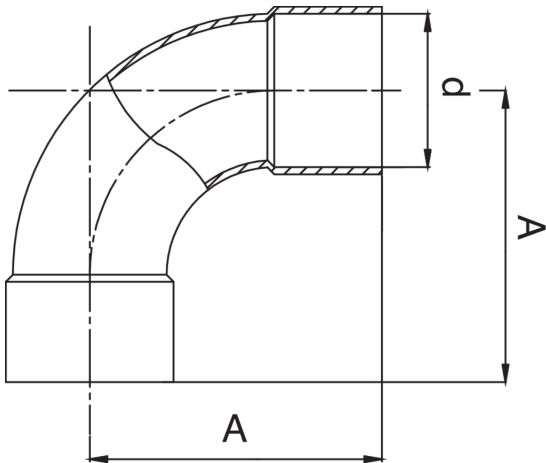

FR5002

F/F 90° elbow.

Technical specifications

D	BAG	MASTER BOX	CODE	A
1/4"	10	300	FR5002A14A14000	19
3/8"	10	100	FR5002A38A38000	27
1/2"	10	300	FR5002A12A12000	29,5
5/8"	10	150	FR5002A58A58000	34
3/4"	10	100	FR5002A34A34000	45
7/8"	10	80	FR5002A78A78000	49
1"	5	50	FR5002B01B01000	56
1 1/8"	5	40	FR5002B18B18000	59,5
1 1/4"	5	25	FR5002B14B14000	58,5
1 3/8"	5	50	FR5002B38B38000	71
1 5/8"	5	10	FR5002B58B58000	85
2 1/8"	1	6	FR5002C18C18000	106
2 5/8"	1	12	FR5002C58C58000	131,5
3 1/8"	1	6	FR5002D18D18000	160