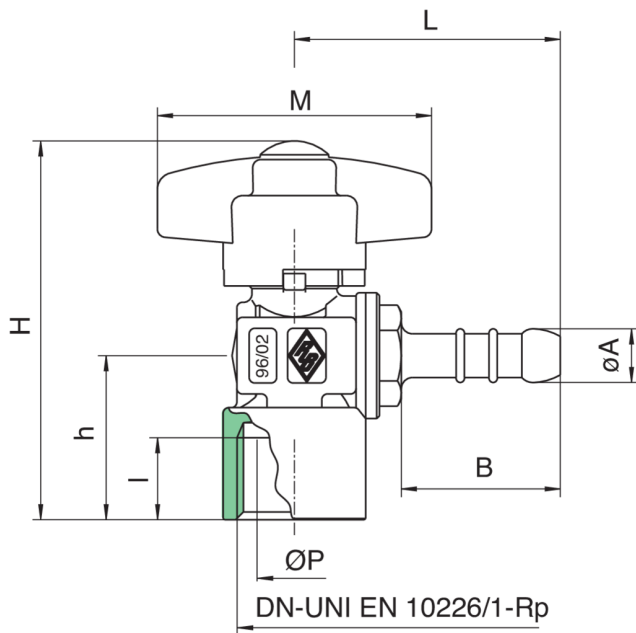

9184

Angle ball valve for gas, female threaded and hose tail connection, with security closing aluminium T-handle.

Technical specifications

SIZE	DN	BOX	MASTER BOX	CODE	ØP	I	B	H	L	ØA	H	M	MOP	KG
1/2" x 8"	15	20	80	9184870000	10	15	29	68,5	48,5	9,8	30	50	5	0,16
1/2" x 13"	15	20	80	9184900000	10	15	44	68,5	63,5	14	30	50	5	0,18

Temperature range: -20°C +60°C.

*Hose tail according to UNI-CIG 7142-20.

Applications

GAS