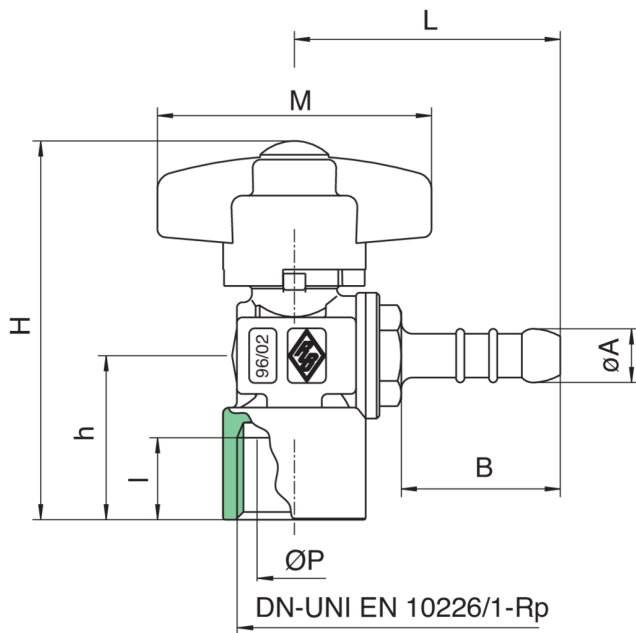

9184

Angle ball valve for gas, female threaded and hose tail connection, with security closing aluminium T-handle.

Technical specifications

SIZE	DN	BOX	MASTER BOX	CODE	ØP	I	B	H	L	ØA	H	M	MOP	KG
1/2" x 8"	15	20	80	9184870000	10	15	29	68,5	48,5	9,8	30	50	5	0,16
1/2" x 13"	15	20	80	9184900000	10	15	44	68,5	63,5	14	30	50	5	0,18

Temperature range: -20°C +60°C.

* Hose tail according to UNI-CIG 7142-20.

Applications

GAS