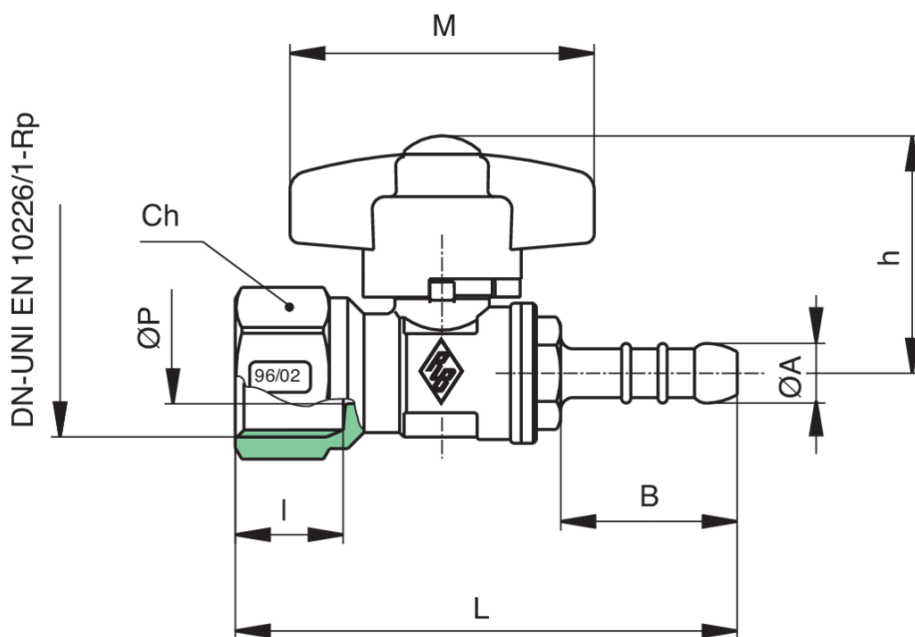

## 9180

Ball valve for gas, female threaded and hose tail connection, with security closing aluminium T-handle.

### Technical specifications

SIZE	DN	BOX	MASTER BOX	CODE	ØP	I	B	L	ØA	CH	H	M	MOP	KG
1/2" x 8"	15	15	90	9180870000	10	15	29	82,5	9,8	25	38,5	50	5	0,16
1/2" x 13"	15	15	90	9180900000	10	15	44	97,5	14	25	38,5	50	5	0,17

Temperature range: -20°C +60°C.

\*Hose tail according to UNI-CIG 7142-20.