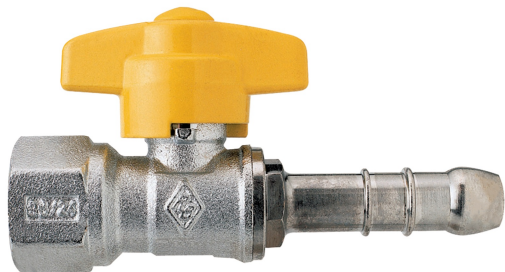

9180

Ball valve for gas, female threaded and hose tail connection, with security closing aluminium T-handle.

Technical specifications

SIZE	DN	BOX	MASTER BOX	CODE	ØP	I	B	L	ØA	CH	H	M	MOP	KG
1/2" x 8"	15	15	90	9180870000	10	15	29	82,5	9,8	25	38,5	50	5	0,16
1/2" x 13"	15	15	90	9180900000	10	15	44	97,5	14	25	38,5	50	5	0,17

Temperature range: -20°C +60°C.

* Hose tail according to UNI-CIG 7142-20.

Applications

GAS