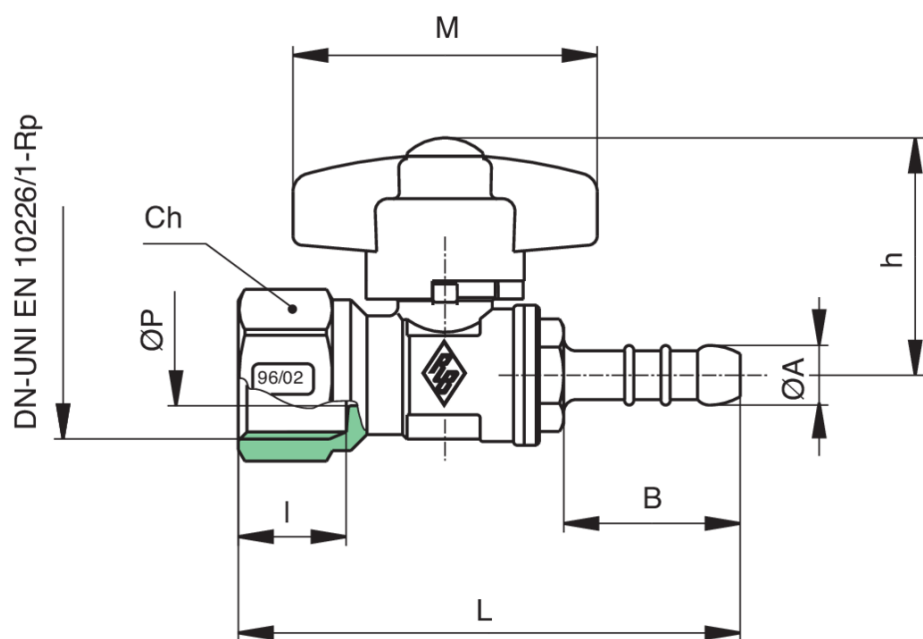

9180

Ball valve for gas, female threaded and hose tail connection, with security closing aluminium T-handle.

Technical specifications

SIZE	DN	BOX	MASTER BOX	CODE	ØP	I	B	L	ØA	CH	H	M	MOP	KG
1/2" x 8"	15	15	90	9180870000	10	15	29	82,5	9,8	25	38,5	50	5	0,16
1/2" x 13"	15	15	90	9180900000	10	15	44	97,5	14	25	38,5	50	5	0,17

Temperature range: -20°C +60°C.

* Hose tail according to UNI-CIG 7142-20.

Applications

GAS