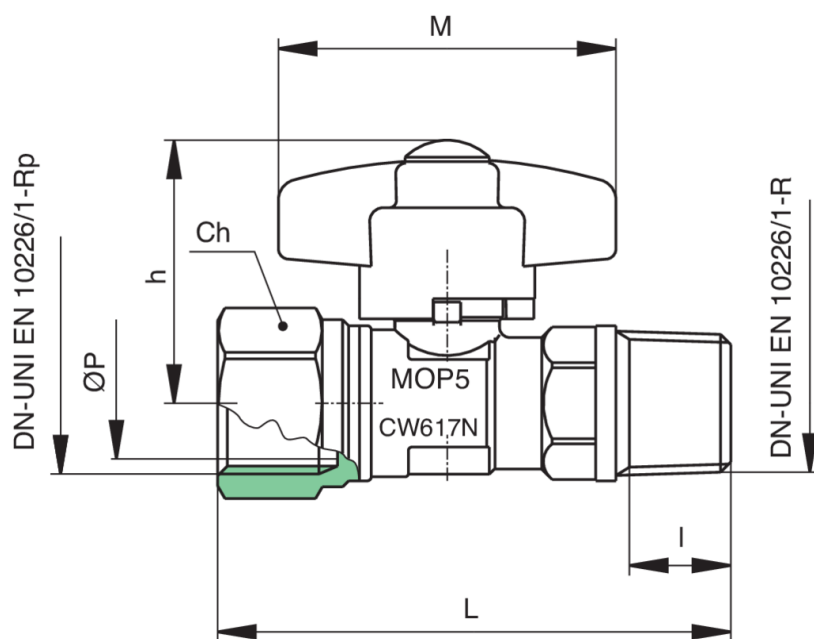

9171

Ball valve for gas, F/M threaded, with security closing aluminium T-handle.

## Technical specifications

SIZE	DN	BOX	MASTER BOX	CODE	ØP	I	L	CH	H	M	MOP	KG
1/2"	15	15	90	9171040000	10	15	76	20	38,5	50	5	0,18

Temperature range: -20°C +60°C.