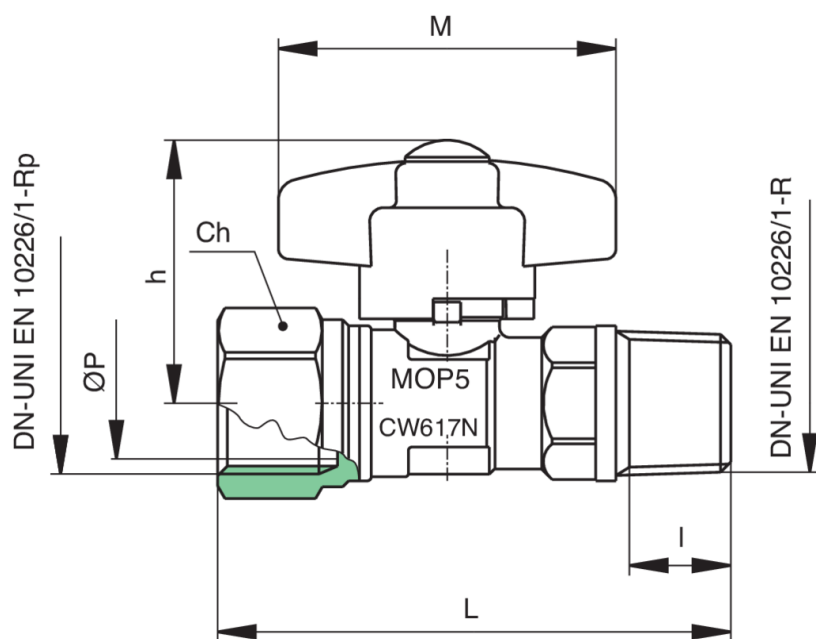

9171

Ball valve for gas, F/M threaded, with security closing aluminium T-handle.

## Technical specifications

SIZE	DN	BOX	MASTER BOX	CODE	ØP	I	L	CH	H	M	MOP	KG
1/2"	15	15	90	9171040000	10	15	76	20	38,5	50	5	0,18

Temperature range: -20°C +60°C.