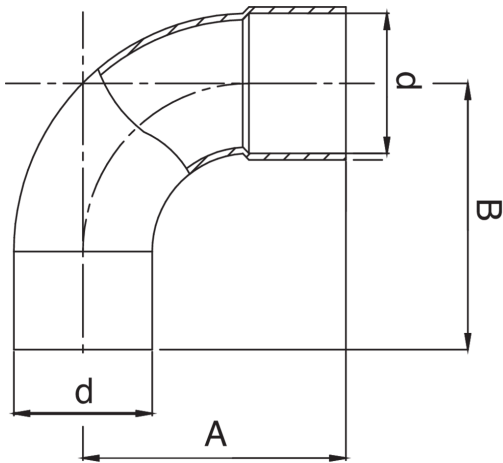

FR5001

M/F 90° elbow.

Technical specifications

D	BAG	MASTER BOX	CODE	A	B
1/4"	10	100	FR5001A14A14000	19	20
3/8"	5	250	FR5001A38A38000	27	27.5
1/2"	10	50	FR5001A12A12000	29,5	29
5/8"	10	150	FR5001A58A58000	34	34,5
3/4"	10	160	FR5001A34A34000	45	44
7/8"	10	80	FR5001A78A78000	49	49
1"	5	50	FR5001B01B01000	56	57
1 1/8"	5	40	FR5001B18B18000	59,5	60
1 1/4"	5	30	FR5001B14B14000	58,5	59,5
1 3/8"	5	25	FR5001B38B38000	71	75
1 5/8"	5	15	FR5001B58B58000	85	87
2 1/8"	1	5	FR5001C18C18000	106	106
2 5/8"	1	10	FR5001C58C58000	131,5	134
3 1/8"	1	6	FR5001D18D18000	160	163