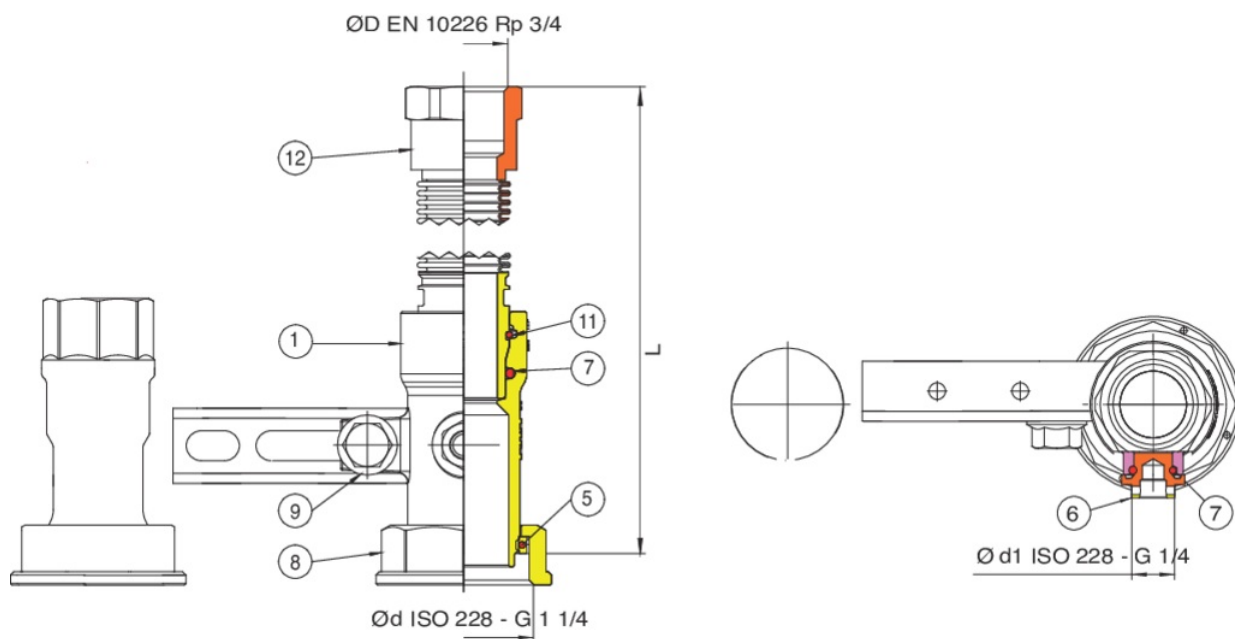

## 6754

Brass tube with pressure socket and integrated flexible tube.

### Technical specifications

ØD X ØD	MASTER BOX	CODE	L	KG
3/4" x 1"1/4	10	6754290000	300	2,78