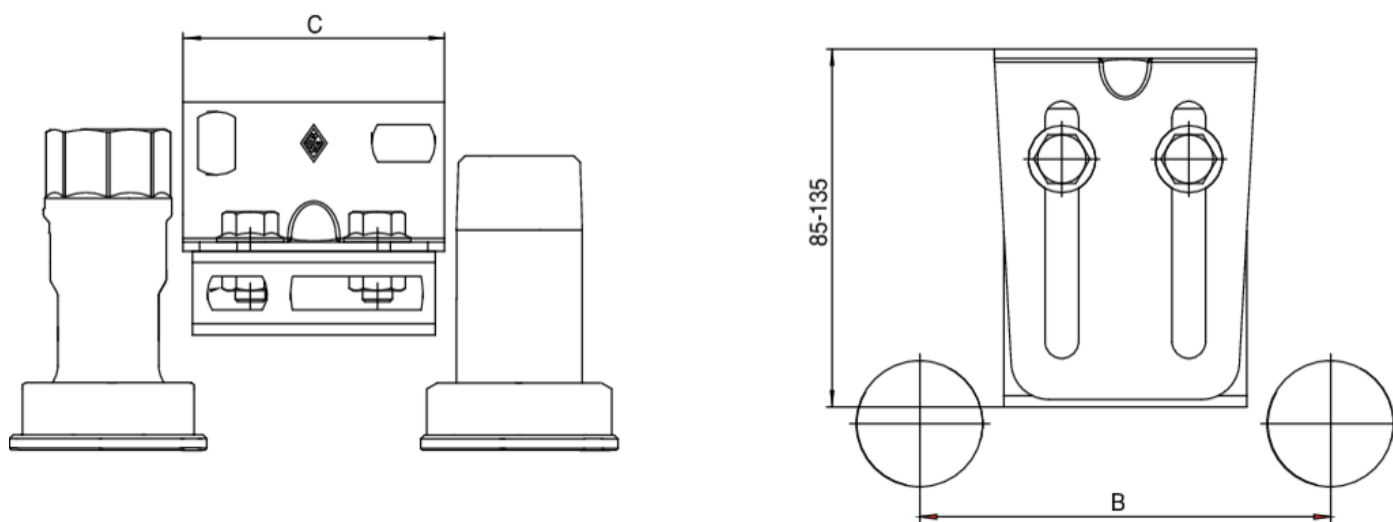

6712

Adjustable wall bracket for G4 meters.

Technical specifications

CODE	MASTER BOX	B	C	LMIN	LMAX	KG
671200000	25	110	70	85	135	0,32

Applications

GAS