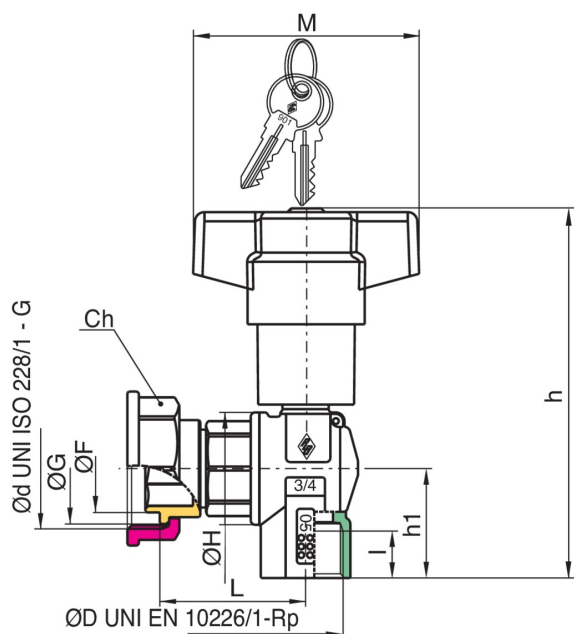

Angle full bore ball valve for gas, female threaded and gas meter connection, and security lock, extractable and replaceable security lock.

## Technical specifications

ØD X ØD	MASTER BOX	CODE	I	L	CH	ØH	ØF	ØG	H	H1	M	MOP	KG
3/4" x 1"1/4	25	9679280925	16,3	51	46	39	30,5	38,5	123	38	70	5	0,64
1" x 1"1/4	25	9679290925	19,1	63	46	49	30,5	38,5	134	45,5	70	5	0,87