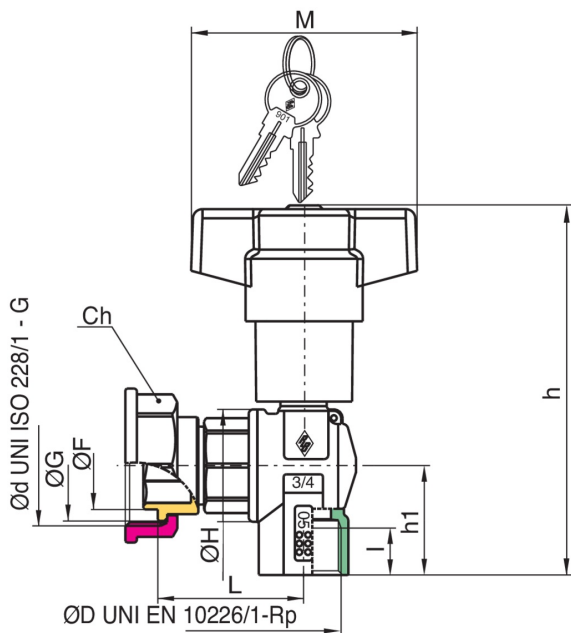

Angle full bore ball valve for gas, female threaded and gas meter connection, and security lock, extractable and replaceable security lock.

Technical specifications

ØD X ØD	MASTER BOX	CODE	I	L	CH	ØH	ØF	ØG	H	H1	M	MOP	KG
3/4" x 1"1/4	25	9679280925	16,3	51	46	39	30,5	38,5	123	38	70	5	0,64
1" x 1"1/4	25	9679290925	19,1	63	46	49	30,5	38,5	134	45,5	70	5	0,87

Temperature range: -20°C +60°C.

Applications

GAS

MULTIUTILITY ONLY