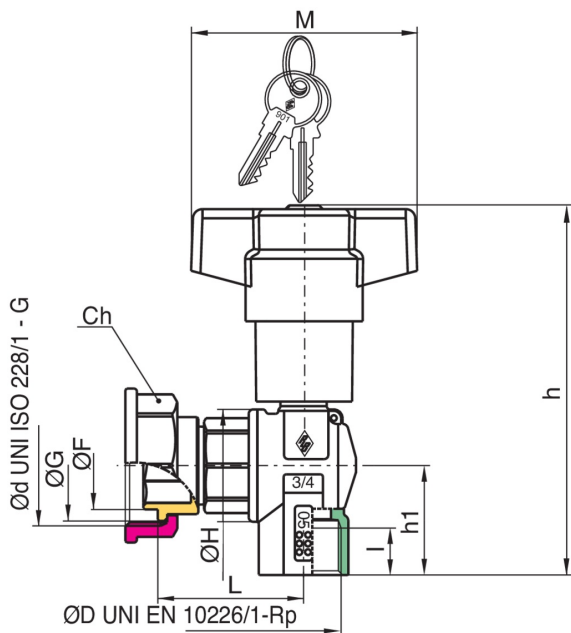

Angle full bore ball valve for gas, female threaded and gas meter connection, and security lock, extractable and replaceable security lock.

Technical specifications

ØD X ØD	MASTER BOX	CODE	l	L	CH	ØH	ØF	ØG	H	H1	M	MOP	KG
3/4" x 1"1/4	25	9679280925	16,3	51	46	39	30,5	38,5	123	38	70	5	0,64
1" x 1"1/4	25	9679290925	19,1	63	46	49	30,5	38,5	134	45,5	70	5	0,87

Temperature range: -20°C +60°C.

Applications

GAS

MULTIUTILITY ONLY