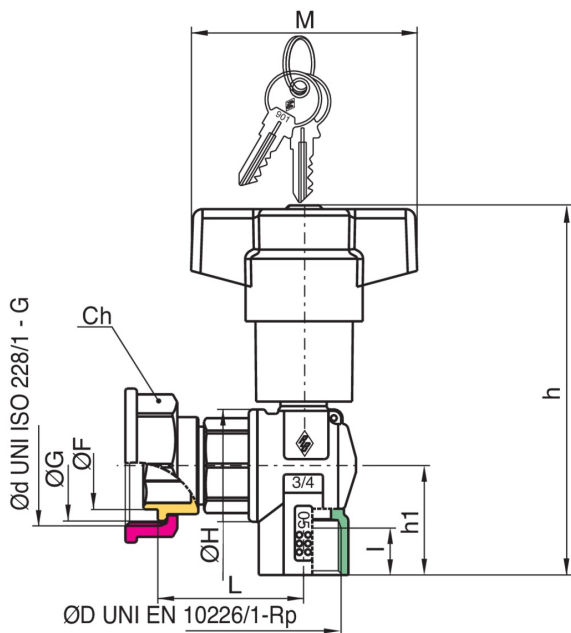

Angle full bore ball valve for gas, female threaded and gas meter connection, and security lock, extractable and replaceable security lock.

## Technical specifications

ØD X ØD	MASTER BOX	CODE	I	L	CH	ØH	ØF	ØG	H	H1	M	MOP	KG
3/4" x 1"1/4	25	9679280925	16,3	51	46	39	30,5	38,5	123	38	70	5	0,64
1" x 1"1/4	25	9679290925	19,1	63	46	49	30,5	38,5	134	45,5	70	5	0,87