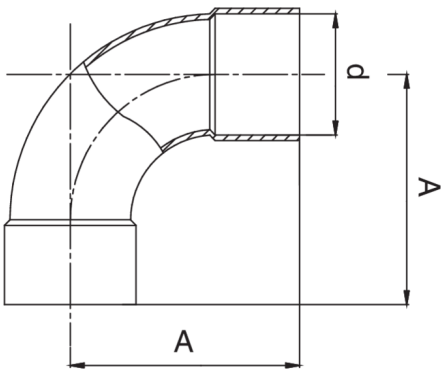

RG5002

F/F 90° elbow.

Technical specifications

D	BAG	MASTER BOX	CODE	A
22	10	80	RG5002022022000	44
28	10	50	RG5002028028000	54
35	5	50	RG5002035035000	69
42	5	40	RG5002042042000	82
54	1	10	RG5002054054000	100
64	1	8	RG5002064064000	112
76	1	8	RG5002076076000	128
133	1	1	RG5002133133000	209