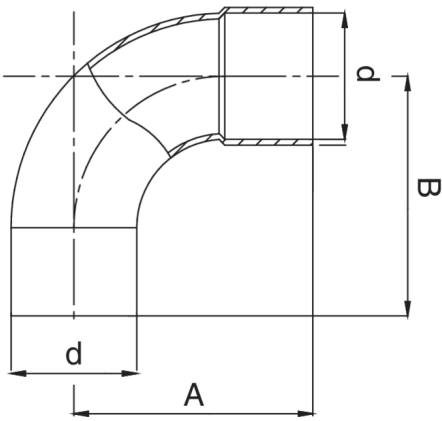

RG5001

M/F 90° elbow.

Technical specifications

| D | BAG | MASTER BOX | CODE | A | B |
|-----|-----|------------|-----------------|-----|-----|
| 22 | 10 | 100 | RG5001022022000 | 44 | 46 |
| 28 | 10 | 50 | RG5001028028000 | 55 | 57 |
| 35 | 5 | 80 | RG5001035035000 | 68 | 70 |
| 42 | 5 | 50 | RG5001042042000 | 80 | 81 |
| 54 | 1 | 10 | RG5001054054000 | 100 | 102 |
| 64 | 1 | 5 | RG5001064064000 | 112 | 114 |
| 133 | 1 | 1 | RG5001133133000 | 209 | 212 |